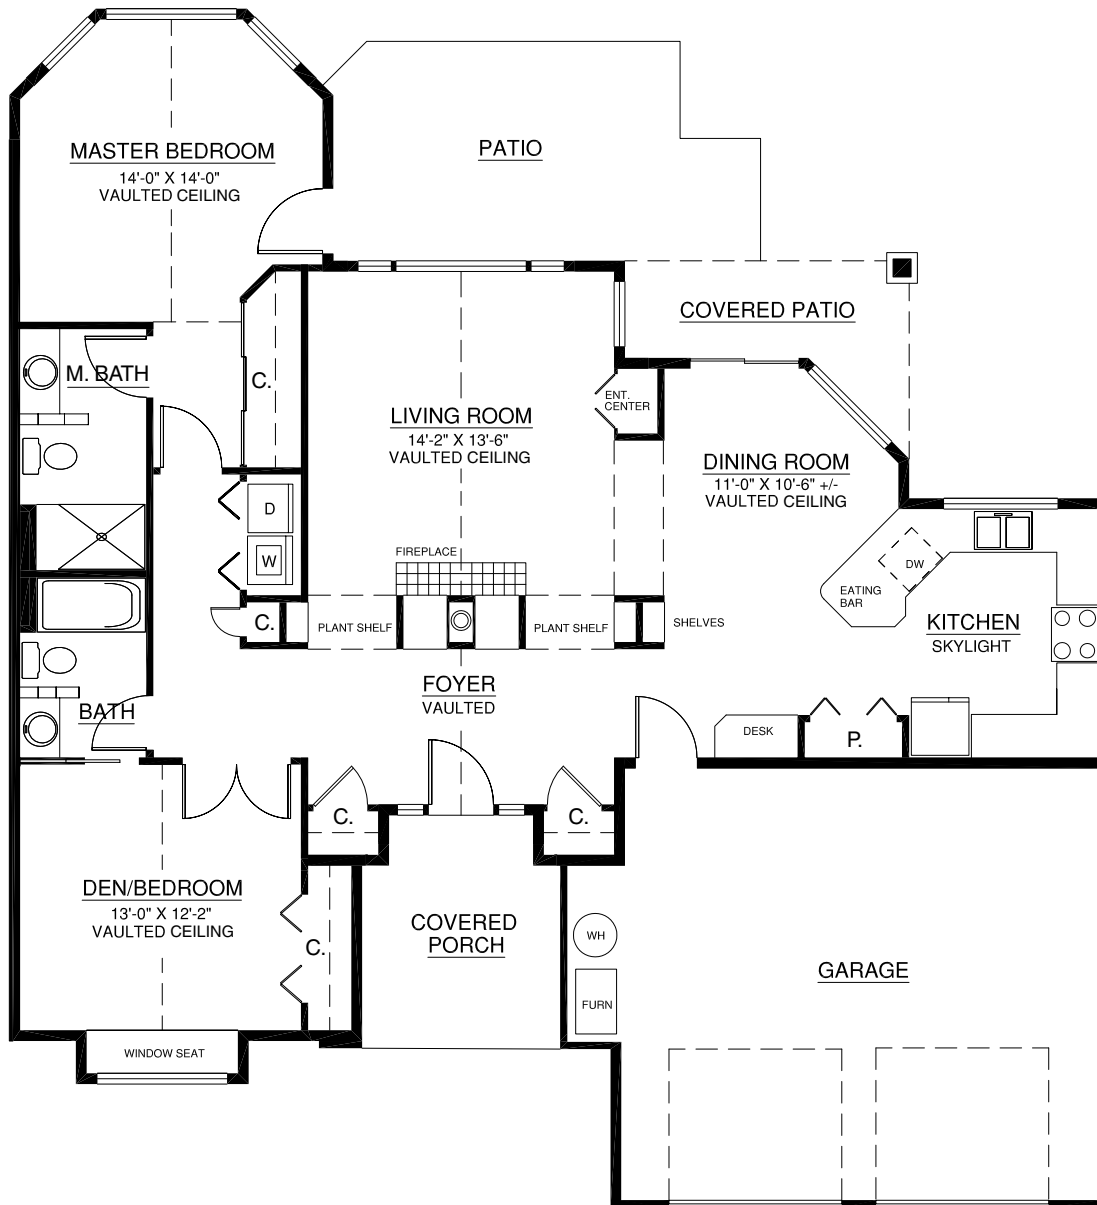

Homes

Resort-style Retirement

The Willamette

Main 1,437 sq. ft. | Garage 484 sq. ft.

2 Bedroom | 2 bath

A Touchmark® community
Est. 1980

For illustration purposes only. Square footage, actual room sizes, and features may vary. See construction documents.