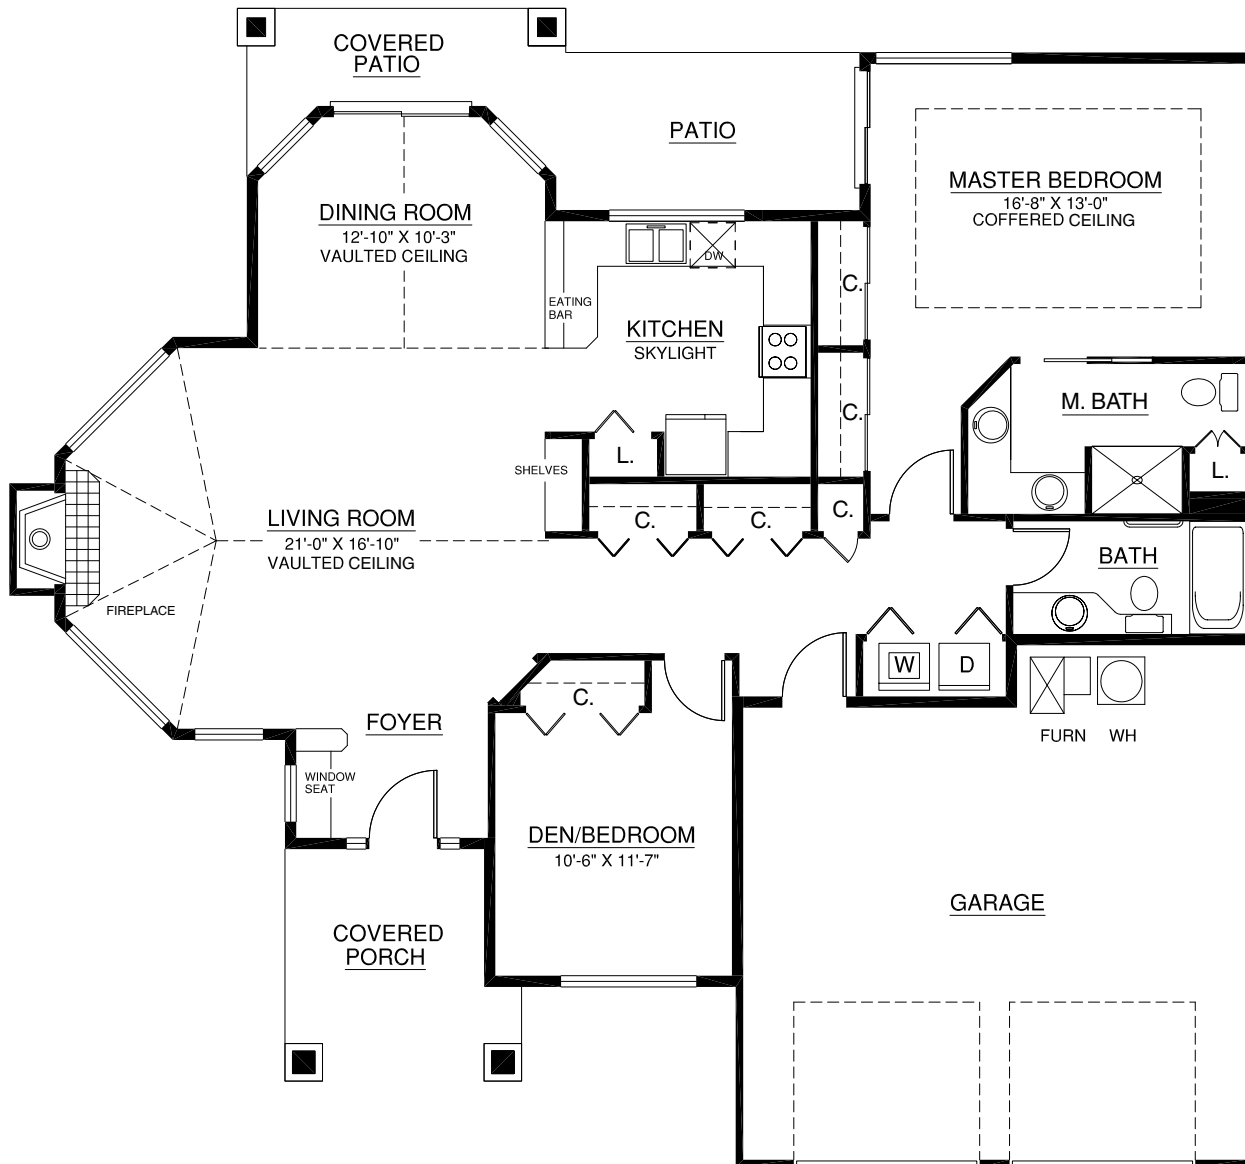

Homes

Resort-style Retirement

The Jefferson

Main 1,461 sq. ft. | Garage 502 sq. ft.

2 Bedroom | 2 bath

A Touchmark® community
Est. 1980

For illustration purposes only. Square footage, actual room sizes, and features may vary. See construction documents.