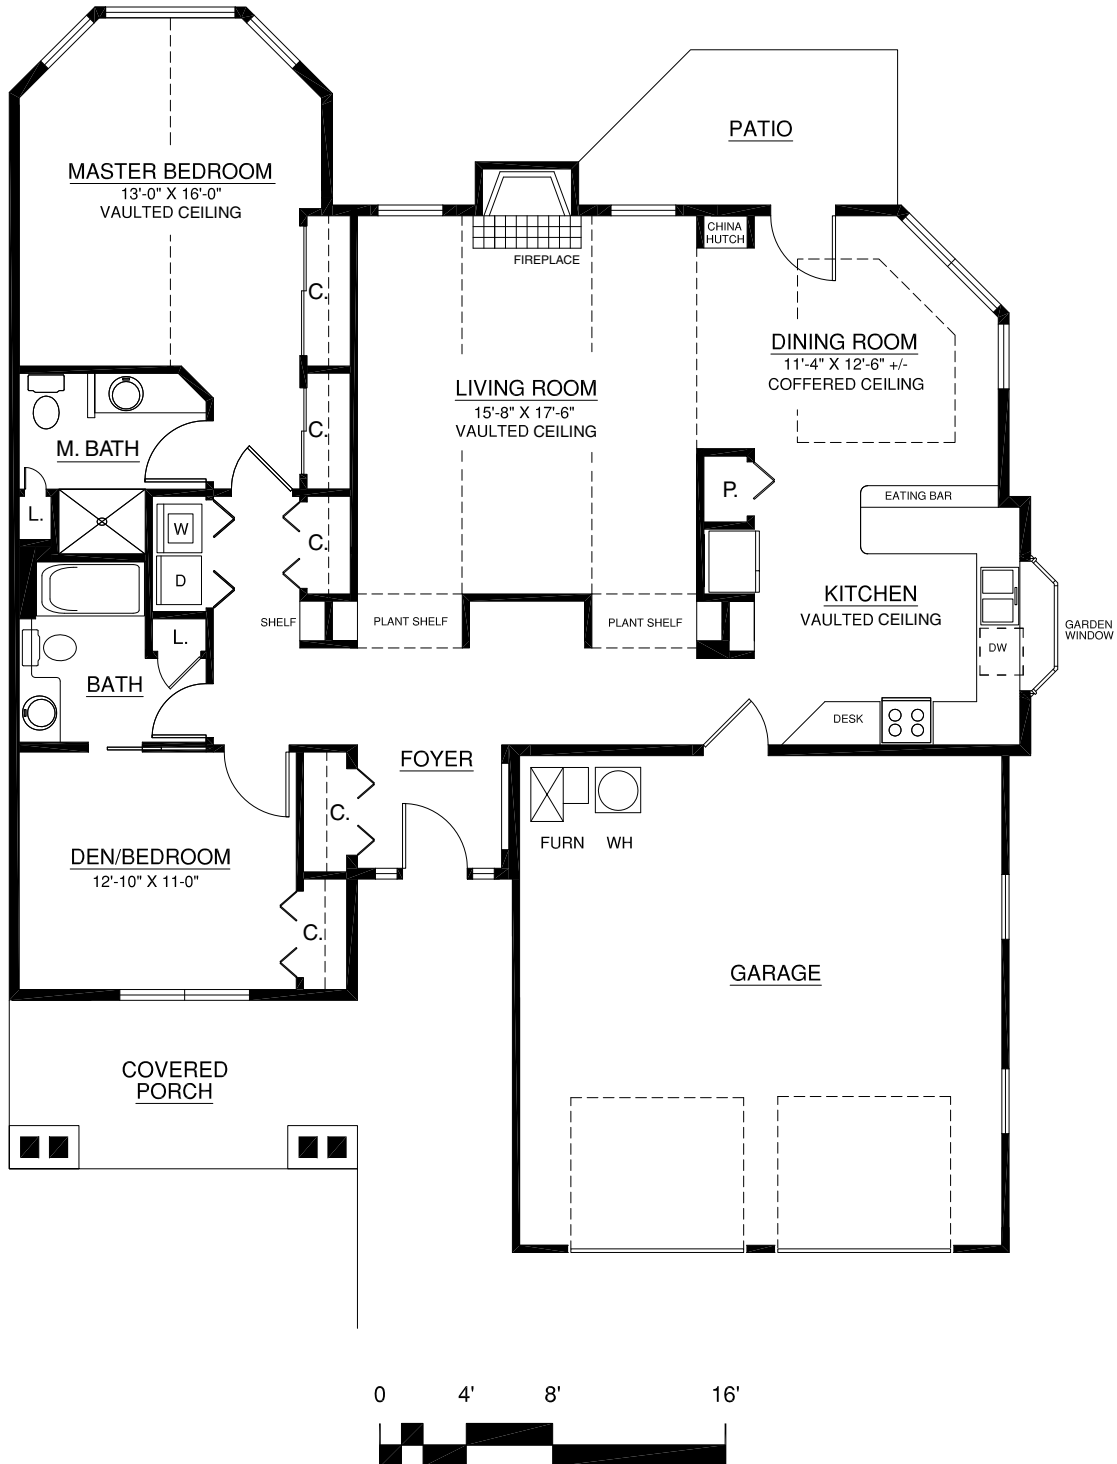

Homes

Resort-style Retirement

The Cascade

Main 1,531 sq. ft. | Garage 534 sq. ft.

2 Bedroom | 2 bath

A Touchmark® community
Est. 1980

For illustration purposes only. Square footage, actual room sizes, and features may vary. See construction documents.