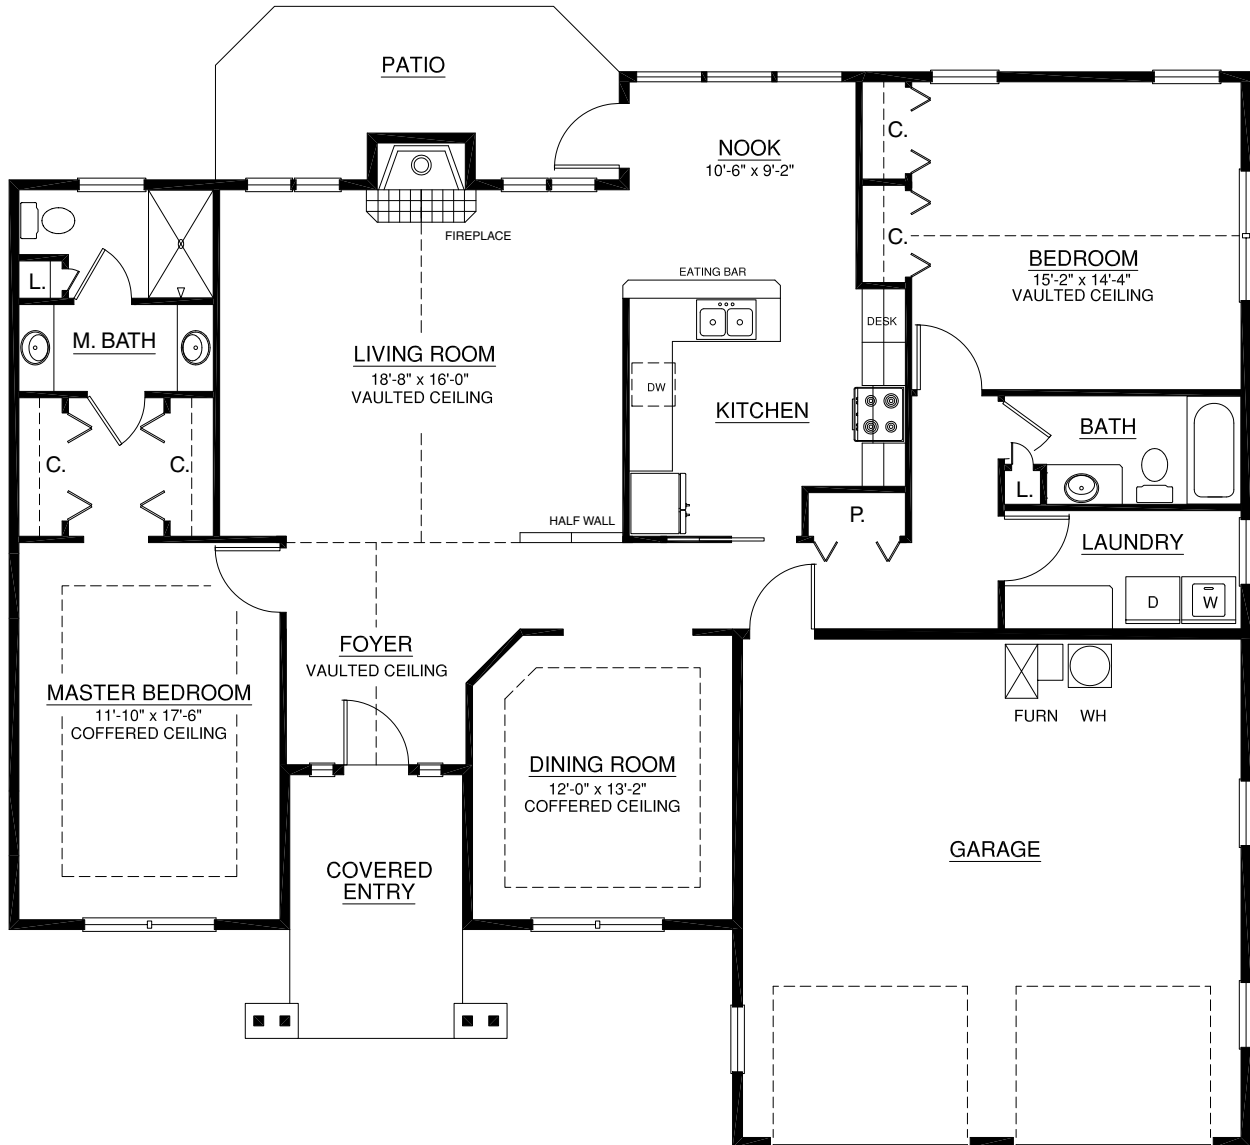

Homes

Resort-style Retirement

The Belmont

Main 1,761 sq. ft. | Garage 576 sq. ft.

2 Bedroom | 2 bath

A Touchmark® community
Est. 1980

For illustration purposes only. Square footage, actual room sizes, and features may vary. See construction documents.