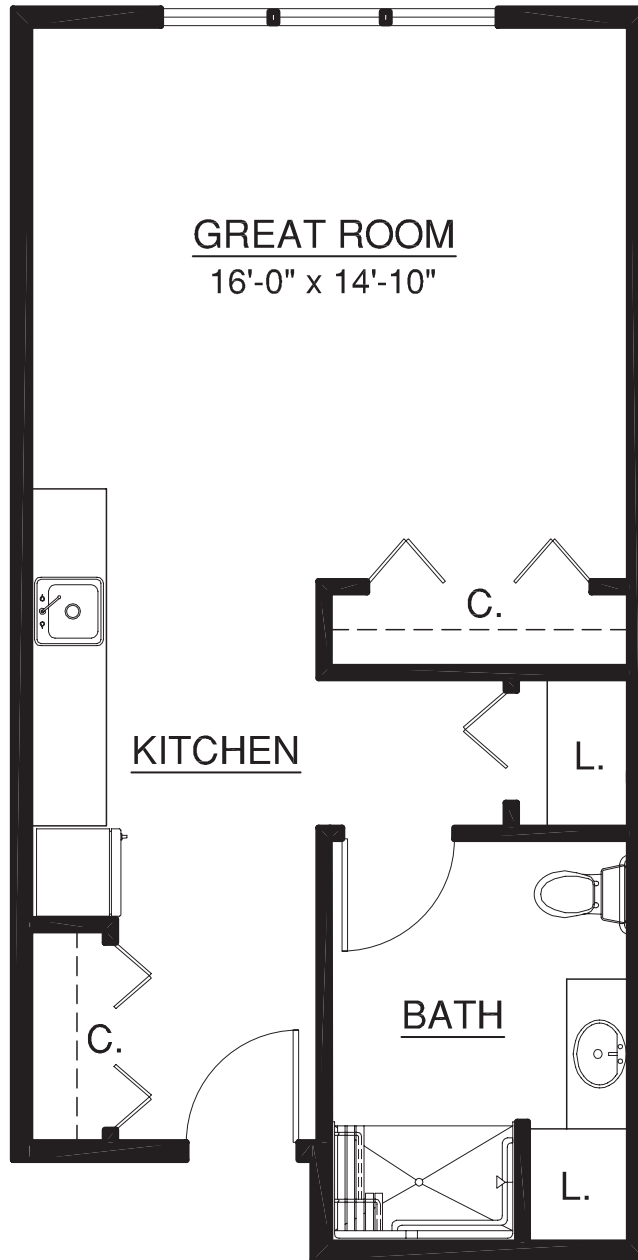

Condo-style Homes

Resort-style Retirement

Main Building | Home 116

530 sq. ft.

Studio

A Touchmark® community
Est. 1980

For illustration purposes only. Square footage, actual room sizes, and features may vary. See construction documents.