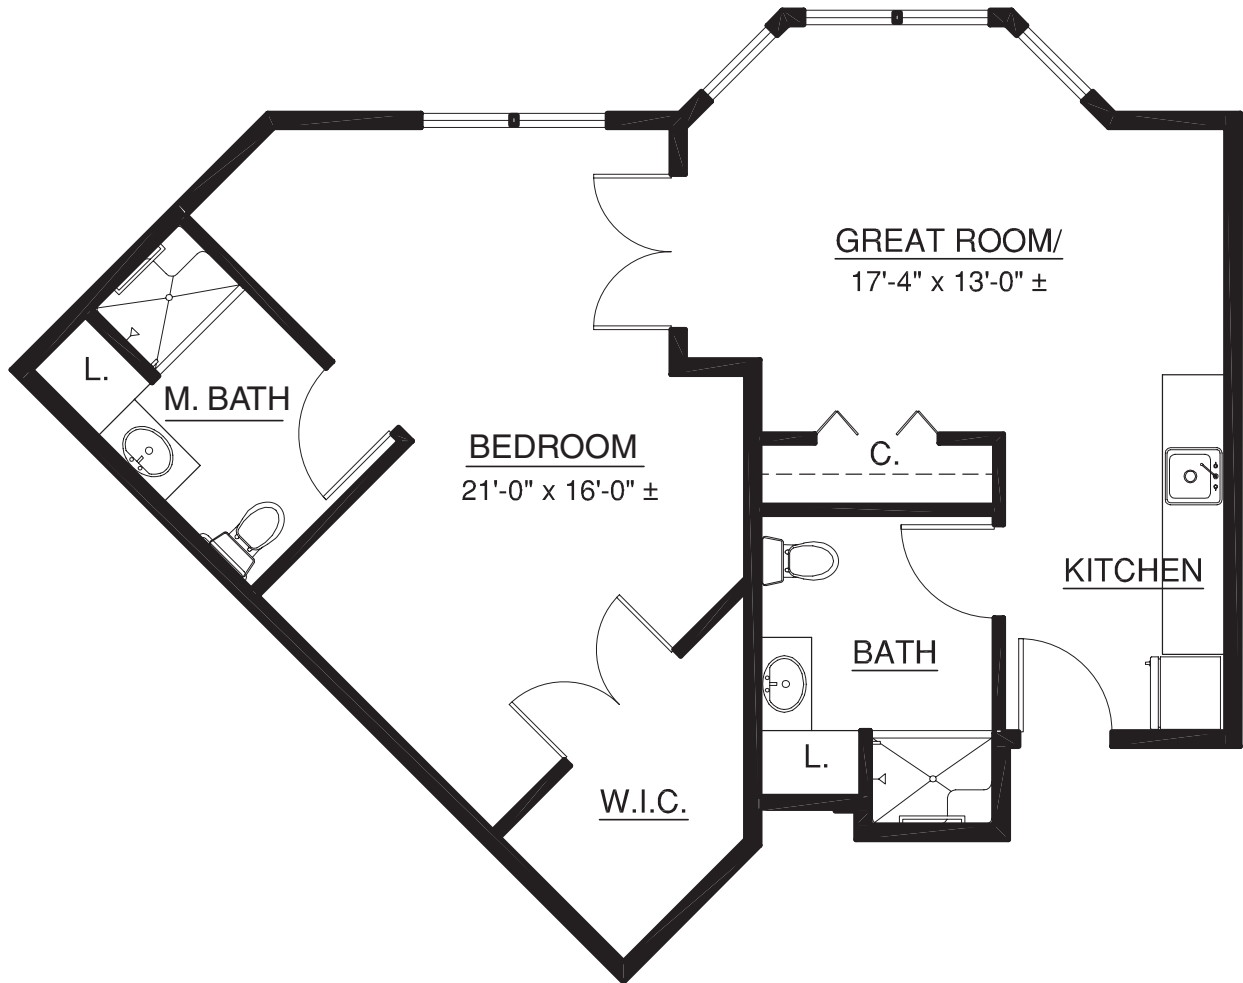

Condo-style Homes

Resort-style Retirement

Main Building | Home 123

796 sq. ft.

1 Bedroom | 2 Bath

A Touchmark® community
Est. 1980

For illustration purposes only. Square footage, actual room sizes, and features may vary. See construction documents.