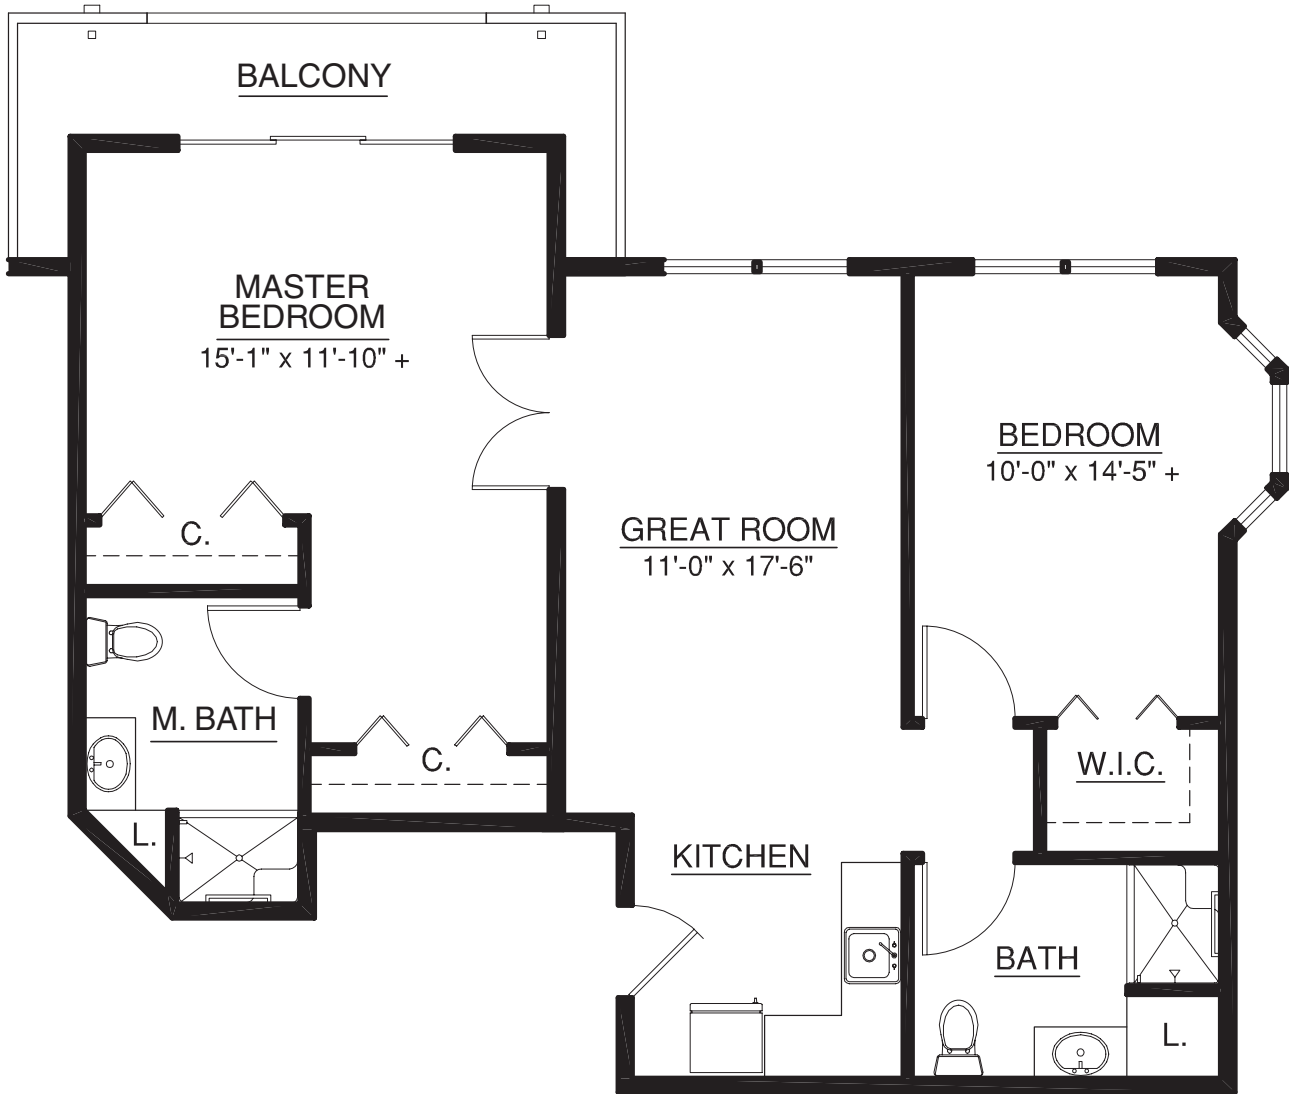

# Condo-style Homes

Resort-style Retirement

Main Building | Home 136

953 sq. ft.

2 Bedroom | 2 Bath

A Touchmark® community  
Est. 1980

For illustration purposes only. Square footage, actual room sizes, and features may vary. See construction documents.