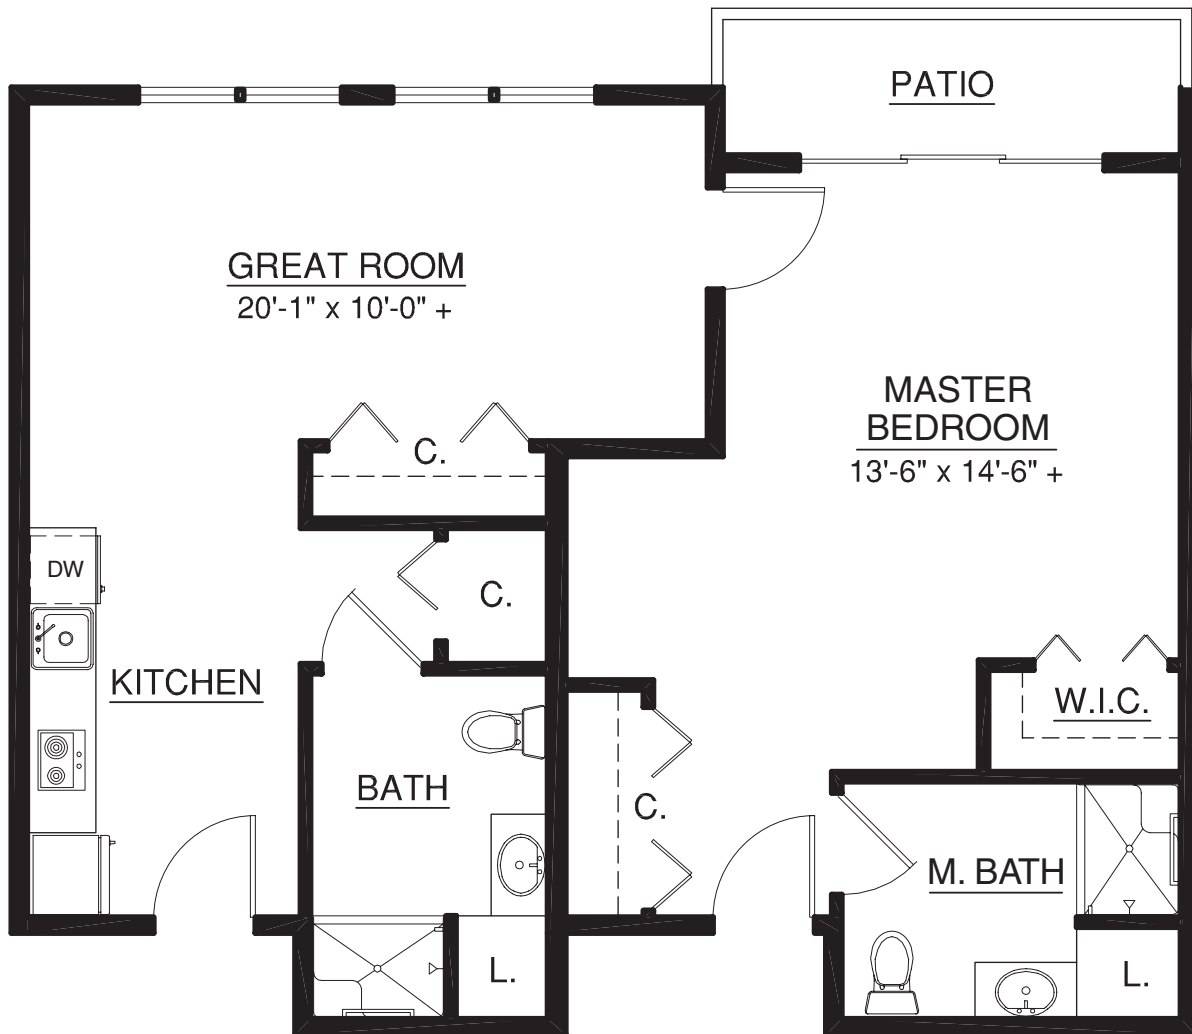

Condo-style Homes

Resort-style Retirement

Main Building | Home 174

896 sq. ft.

1 Bedroom | 2 Bath

A Touchmark® community
Est. 1980

For illustration purposes only. Square footage, actual room sizes, and features may vary. See construction documents.