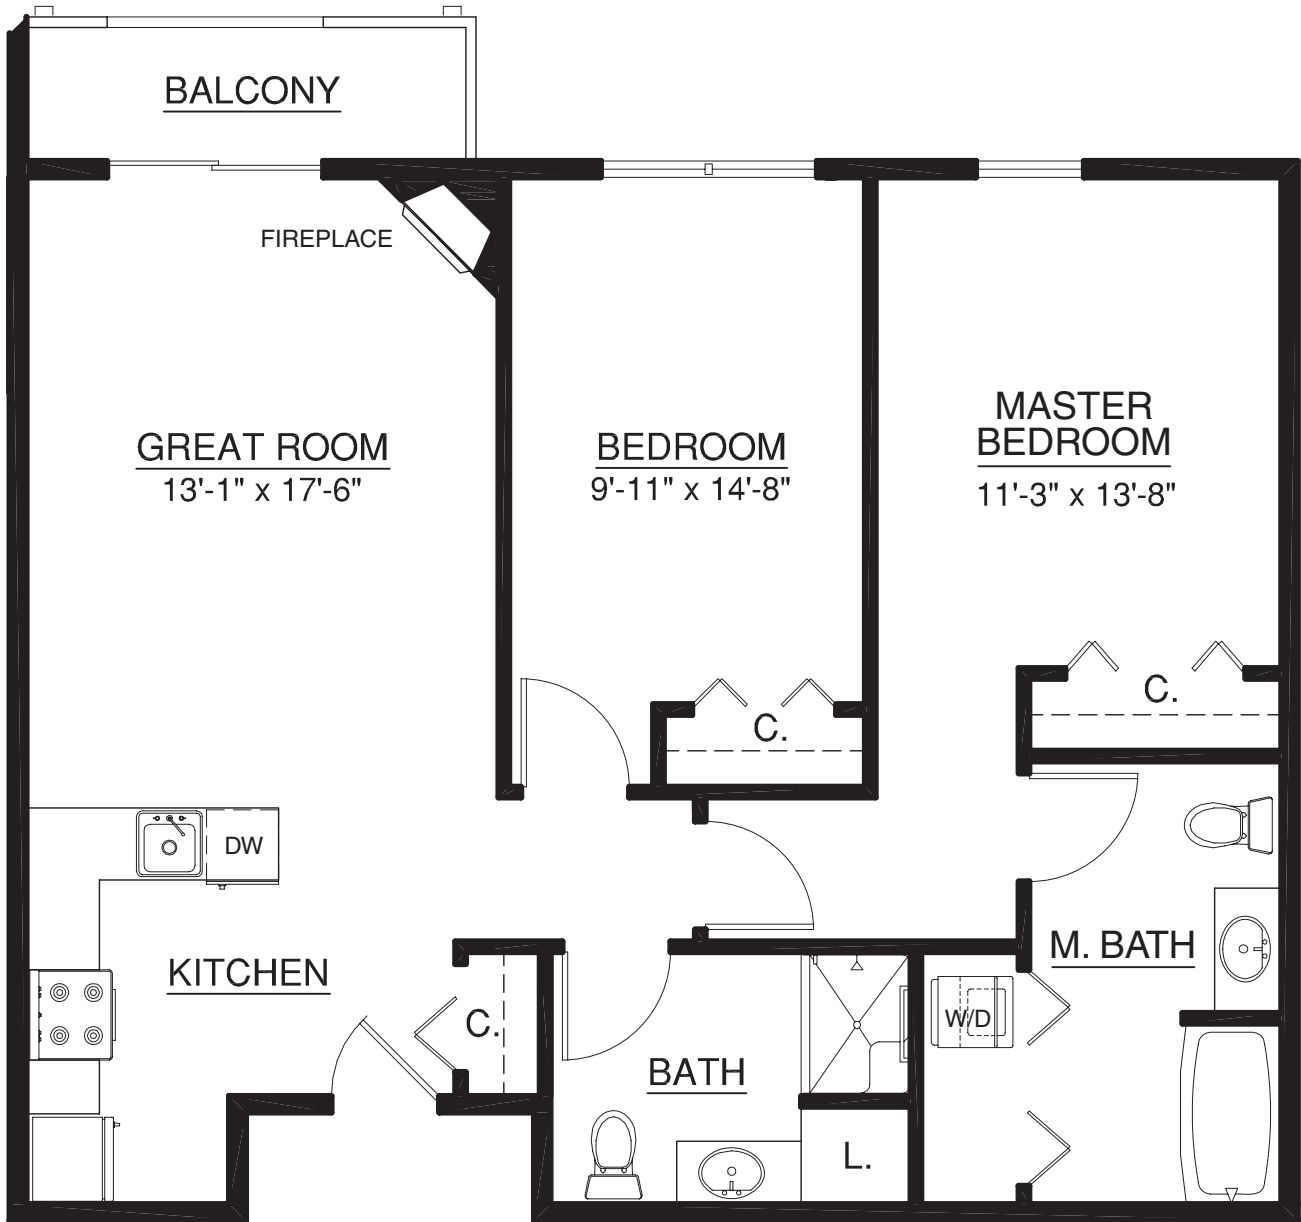

# Condo-style Homes

Resort-style Retirement

Main Building | Home 262

1,015 sq. ft.

2 Bedroom | 2 Bath

A Touchmark® community  
Est. 1980

For illustration purposes only. Square footage, actual room sizes, and features may vary. See construction documents.