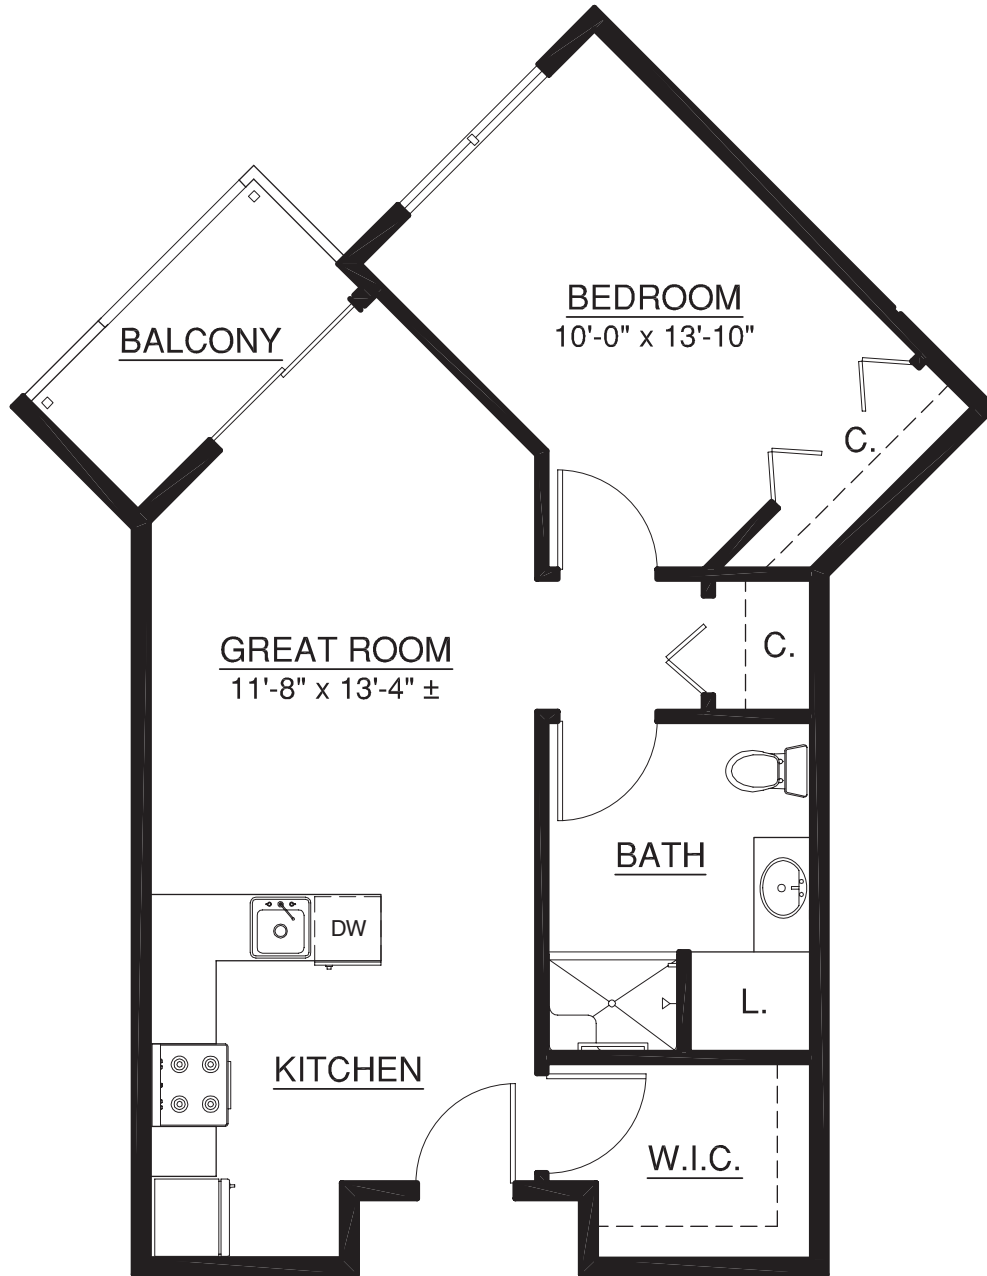

Condo-style Homes

Resort-style Retirement

Main Building | Home 263

674 sq. ft.

1 Bedroom | 1 Bath

A Touchmark® community
Est. 1980

For illustration purposes only. Square footage, actual room sizes, and features may vary. See construction documents.