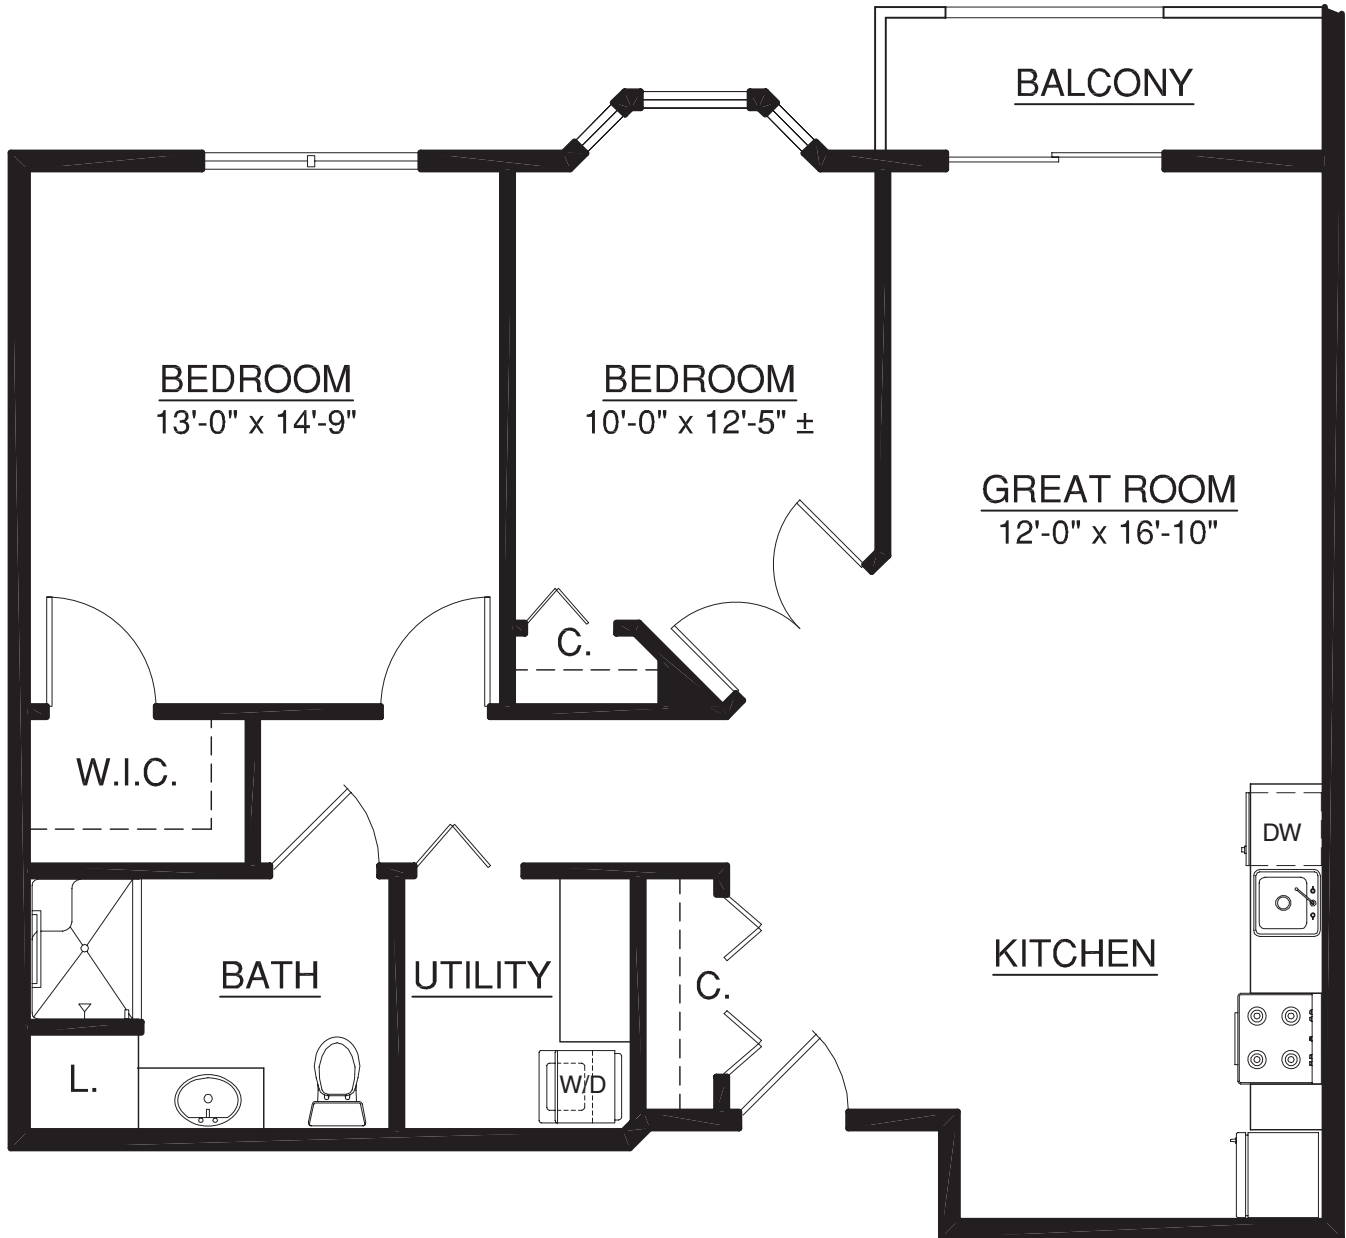

Condo-style Homes

Resort-style Retirement

Main Building | Home 304

1,017 sq. ft.

2 Bedroom | 1 Bath

A Touchmark® community
Est. 1980

For illustration purposes only. Square footage, actual room sizes, and features may vary. See construction documents.