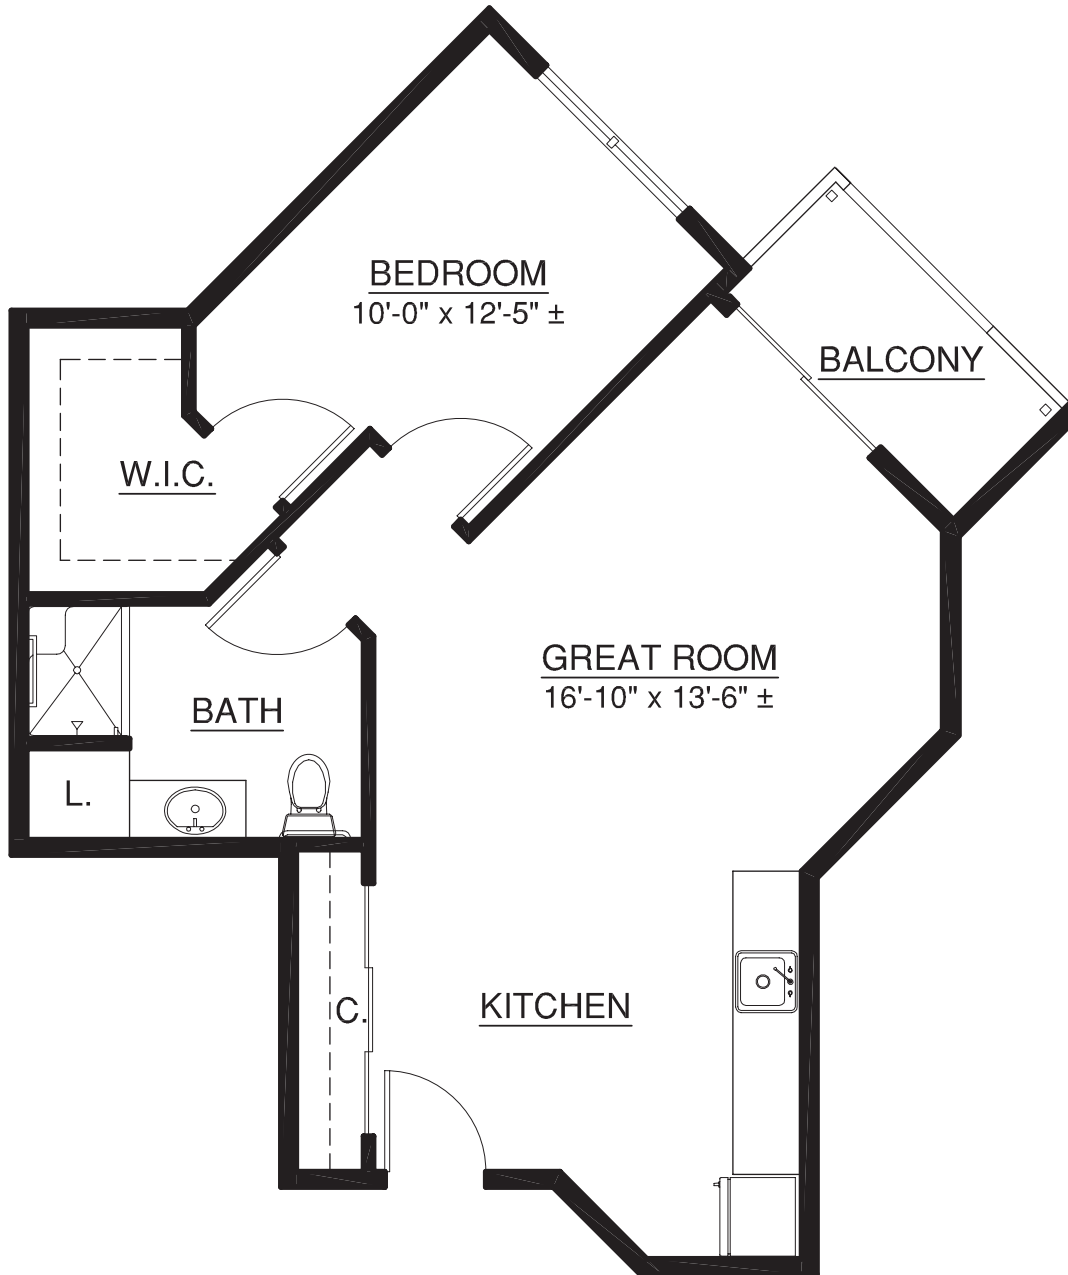

Condo-style Homes

Resort-style Retirement

Main Building | Home 317

671 sq. ft.

1 Bedroom | 1 Bath

A Touchmark® community
Est. 1980

For illustration purposes only. Square footage, actual room sizes, and features may vary. See construction documents.