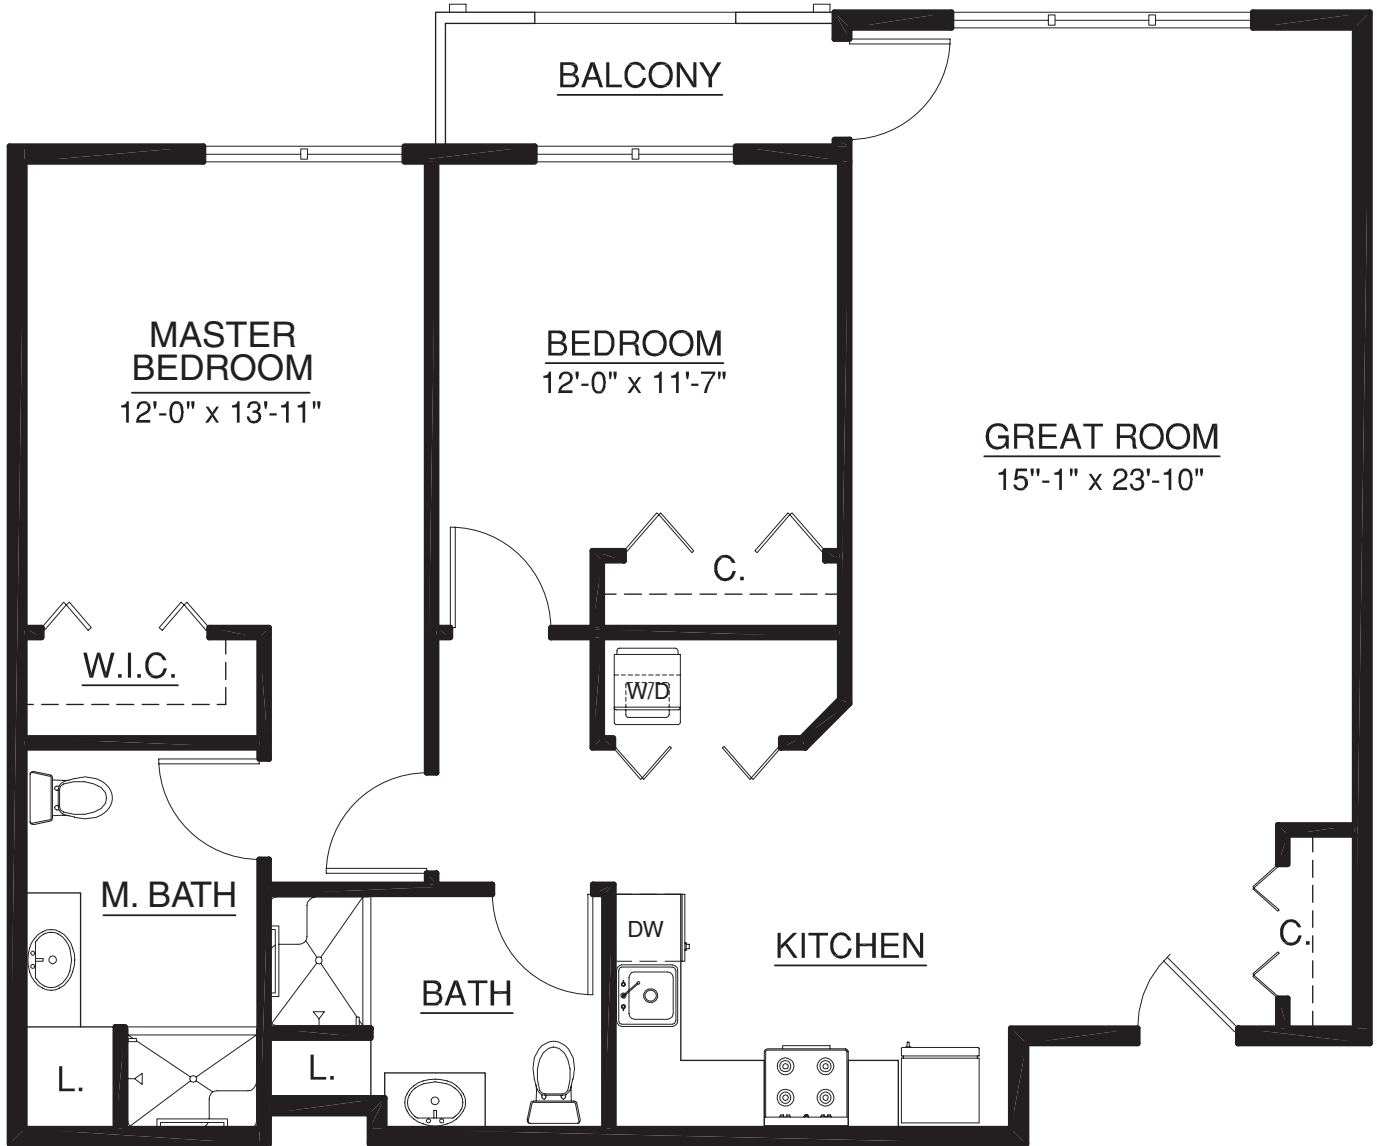

Condo-style Homes

Resort-style Retirement

Main Building | Home 356

1,230 sq. ft.

2 Bedroom | 2 Bath

A Touchmark® community
Est. 1980

For illustration purposes only. Square footage, actual room sizes, and features may vary. See construction documents.