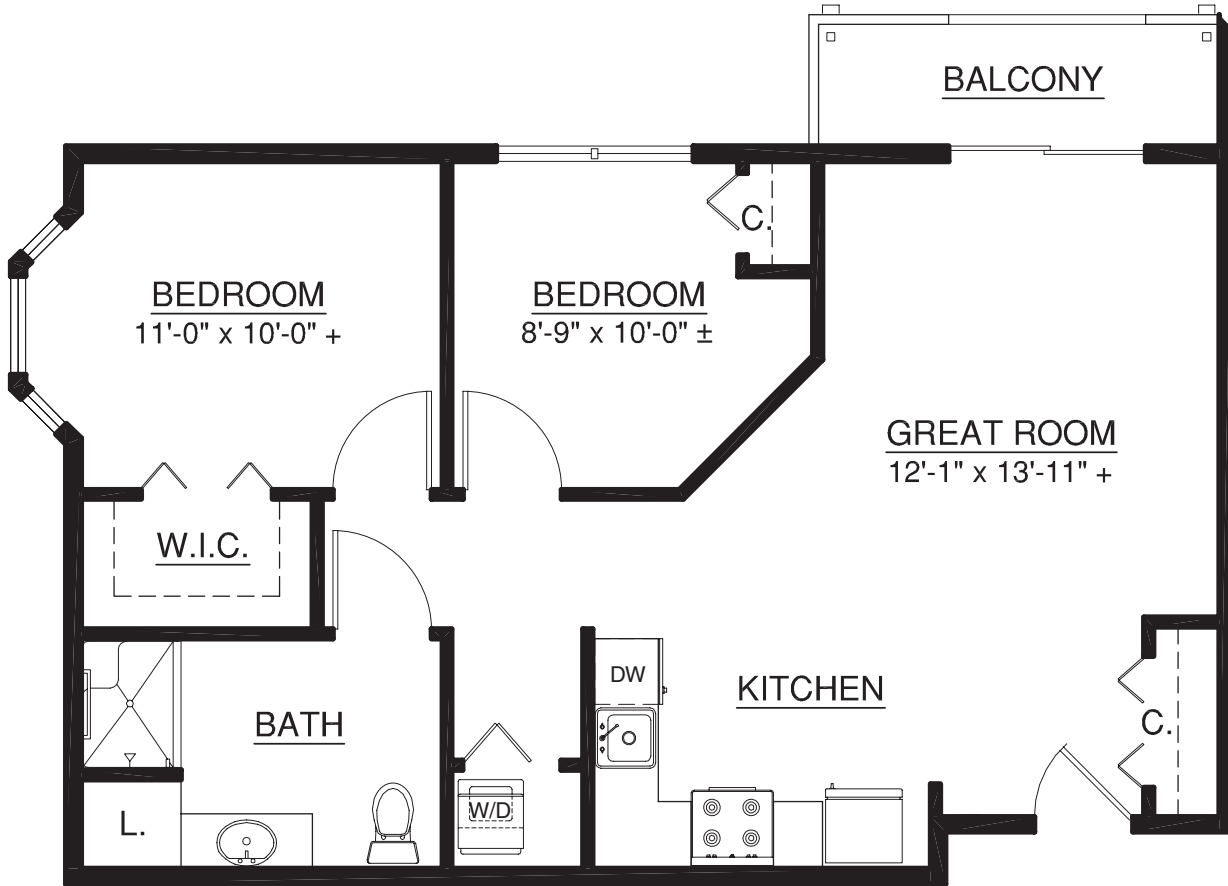

Condo-style Homes

Resort-style Retirement

Main Building | Home 358

784 sq. ft.

2 Bedroom | 1 Bath

A Touchmark® community
Est. 1980

For illustration purposes only. Square footage, actual room sizes, and features may vary. See construction documents.