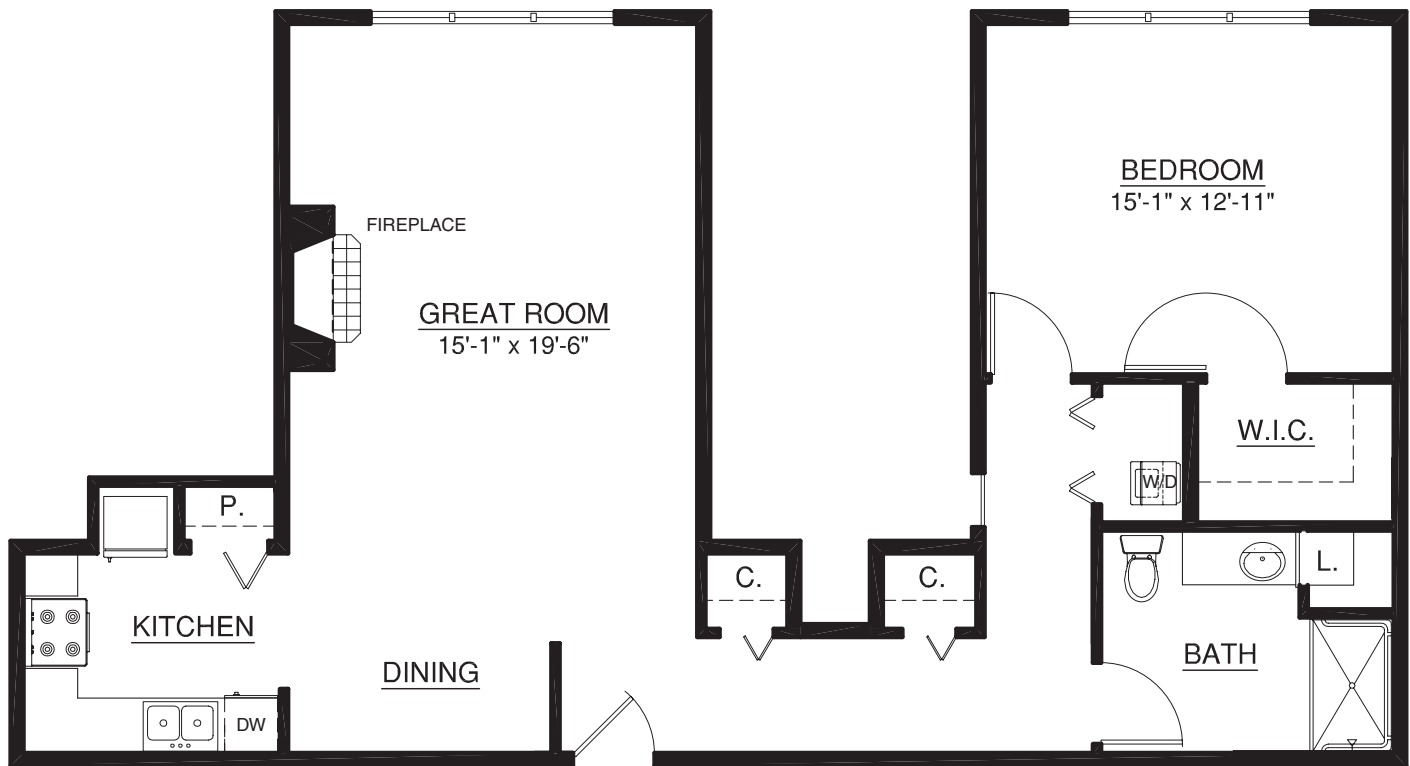

Condo-style Homes

Resort-style Retirement

Main Building | Home 448

1,058 sq. ft.

1 Bedroom | 1 Bath

A Touchmark® community
Est. 1980

For illustration purposes only. Square footage, actual room sizes, and features may vary. See construction documents.