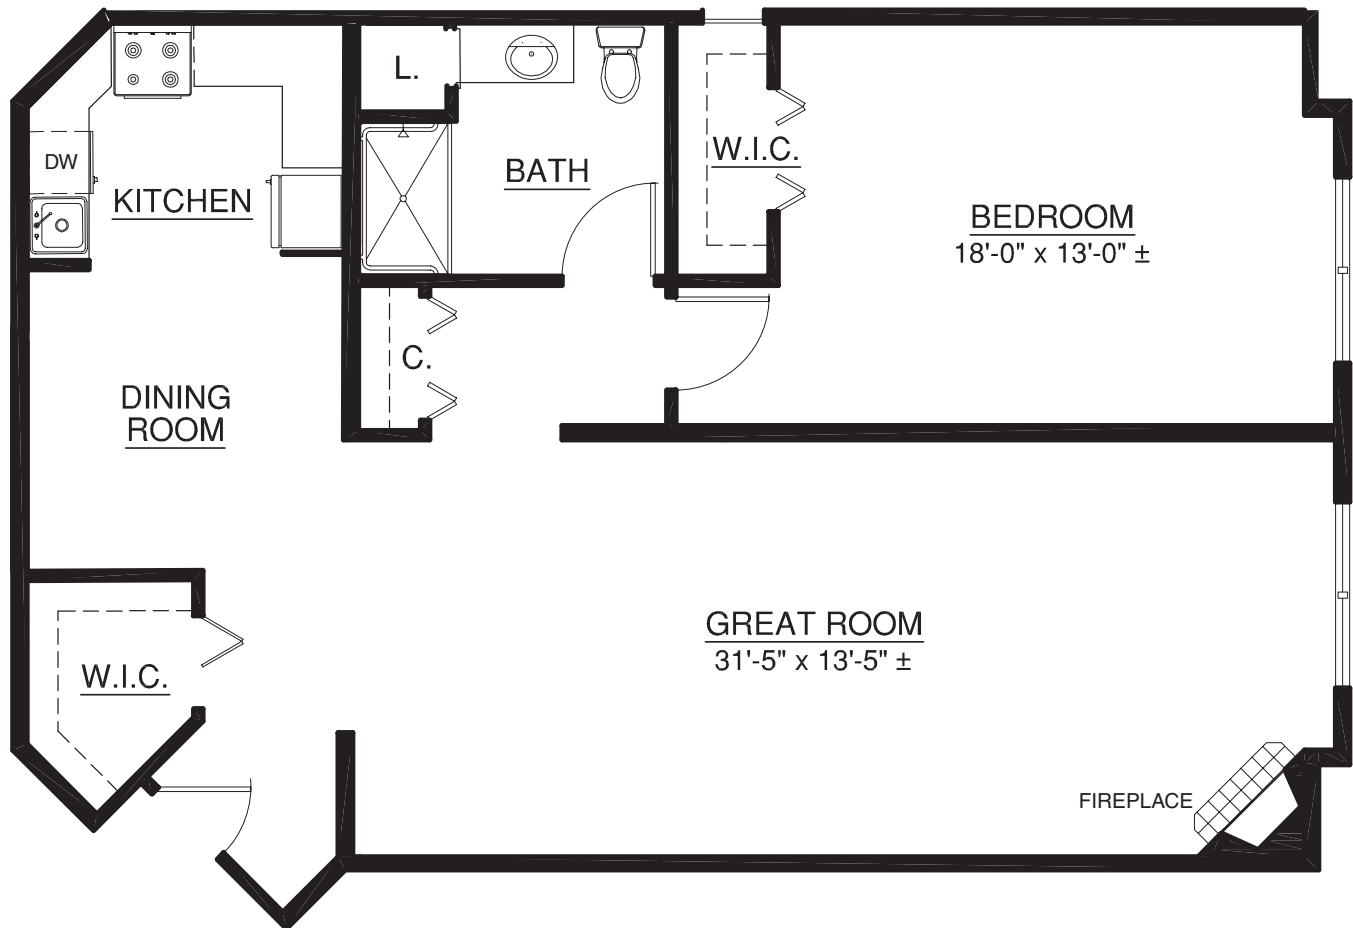

Condo-style Homes

Resort-style Retirement

Main Building | Home 451

1,172 sq. ft.

1 Bedroom | 1 Bath

A Touchmark® community
Est. 1980

For illustration purposes only. Square footage, actual room sizes, and features may vary. See construction documents.