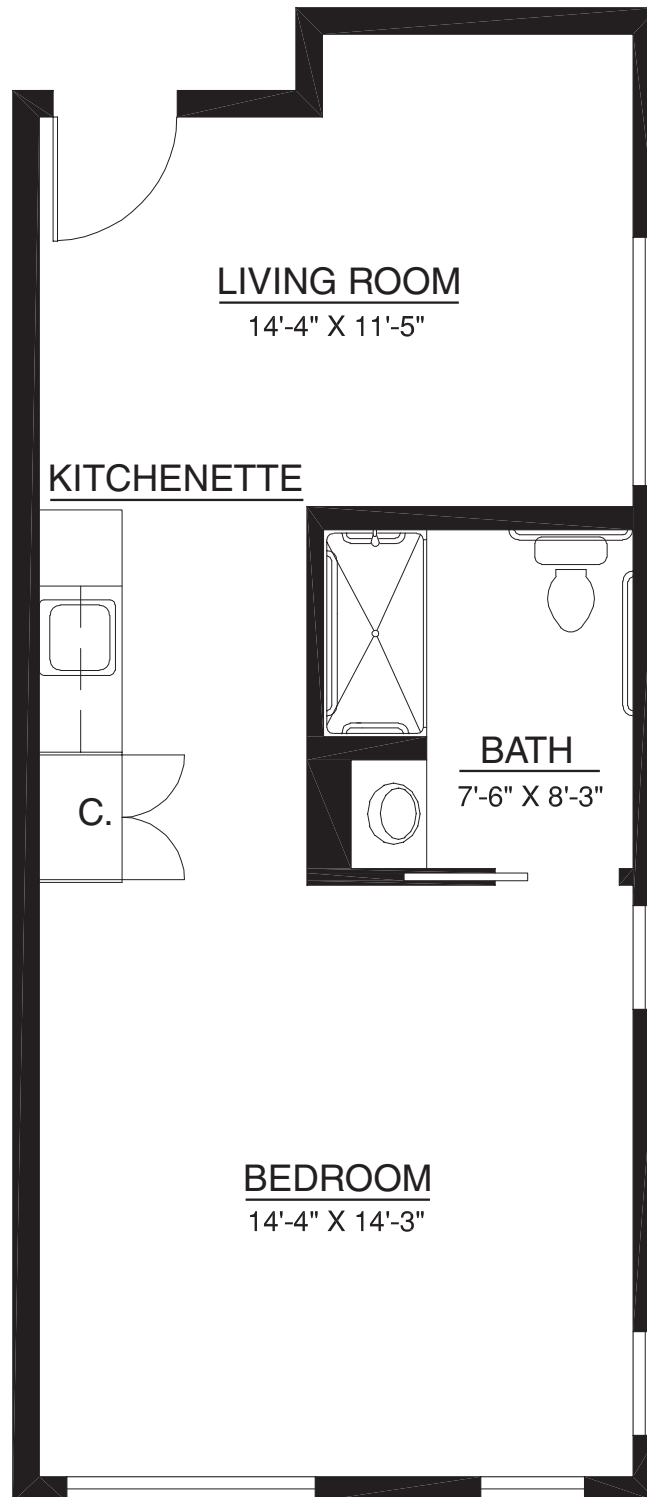

# Condo-style Homes

Resort-style Retirement

Claremont | Home 201

530 sq. ft.

Studio | 1 Bath

A Touchmark® community  
Est. 1980

For illustration purposes only. Square footage, actual room sizes, and features may vary. See construction documents.