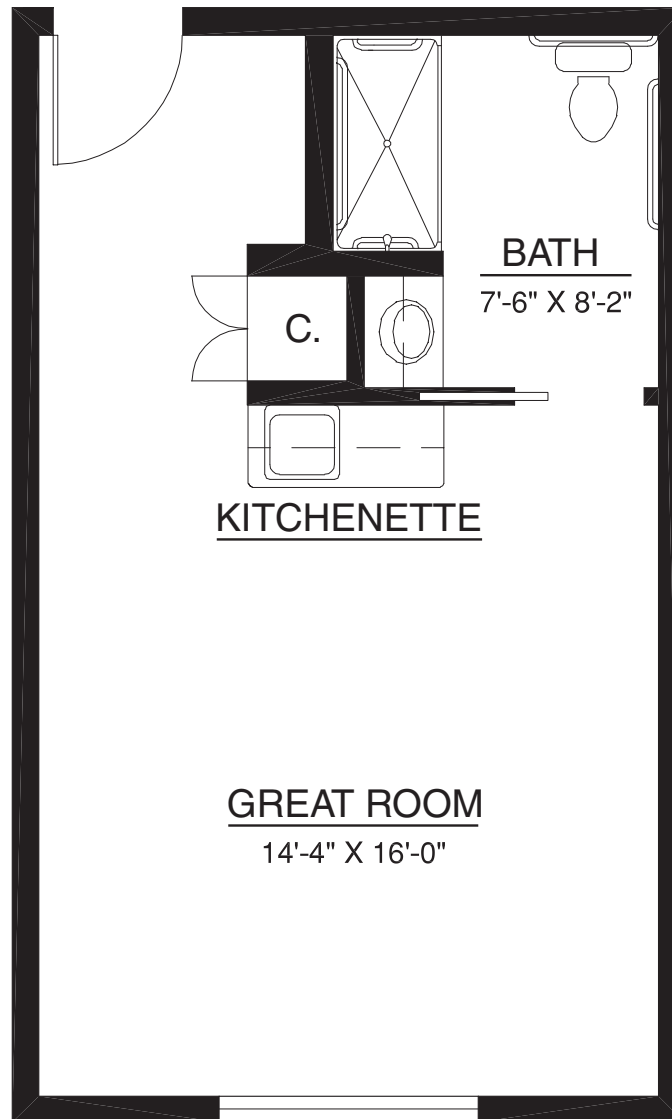

Waterford at Fairway Village

2911 SE Village Loop | Vancouver, WA 98683 | 360-254-2866 | 800-414-7575 | WaterfordVancouver.com