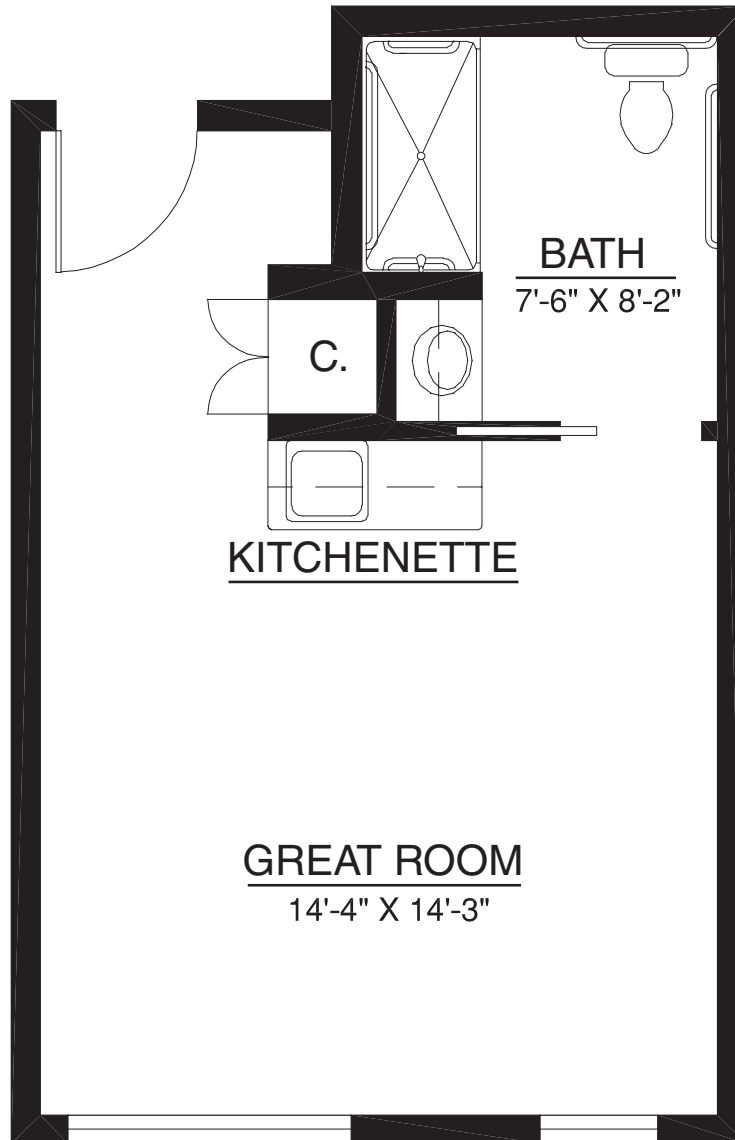

Condo-style Homes

Resort-style Retirement

Claremont | Home 212

350 sq. ft.

Studio | 1 Bath

A Touchmark® community
Est. 1980

For illustration purposes only. Square footage, actual room sizes, and features may vary. See construction documents.