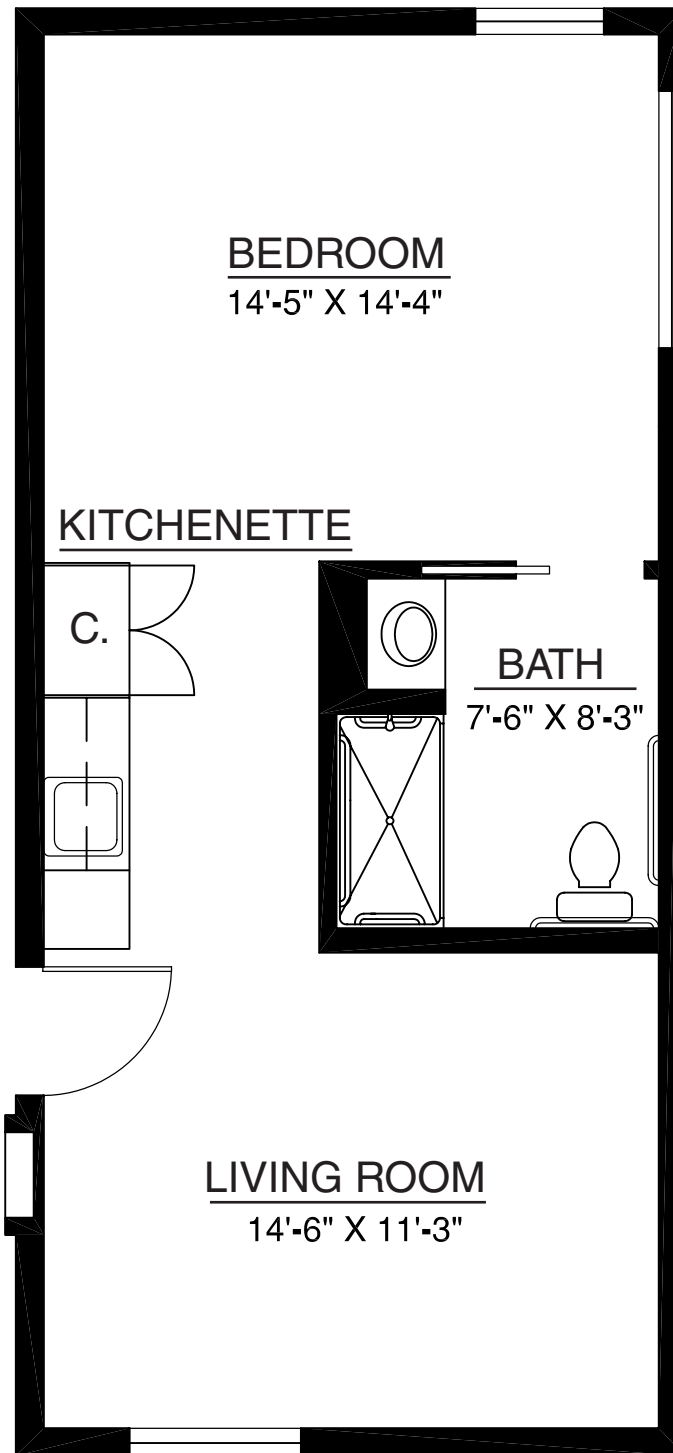

Condo-style Homes

Resort-style Retirement

Claremont | Home 226

500 sq. ft.

Studio | 1 Bath

A Touchmark® community
Est. 1980

For illustration purposes only. Square footage, actual room sizes, and features may vary. See construction documents.