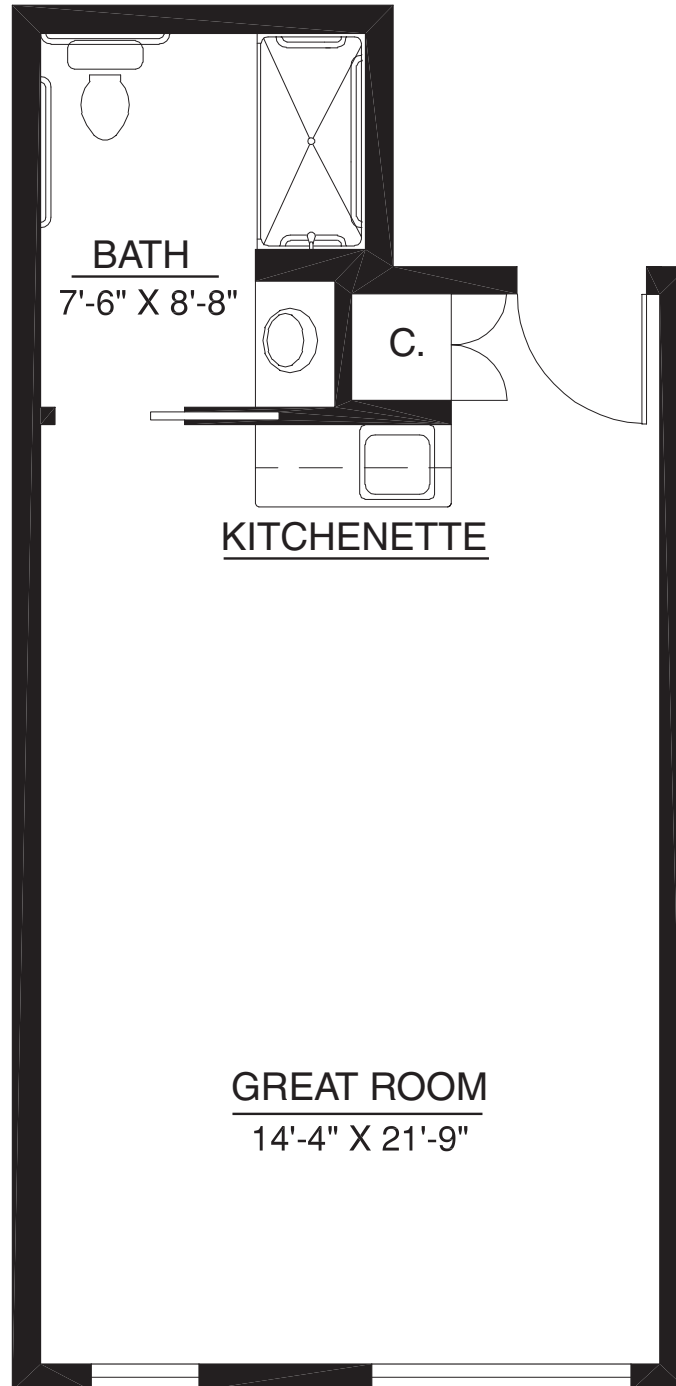

# Condo-style Homes

Resort-style Retirement

Claremont | Home 237

440 sq. ft.

Studio | 1 Bath

A Touchmark® community  
Est. 1980

For illustration purposes only. Square footage, actual room sizes, and features may vary. See construction documents.