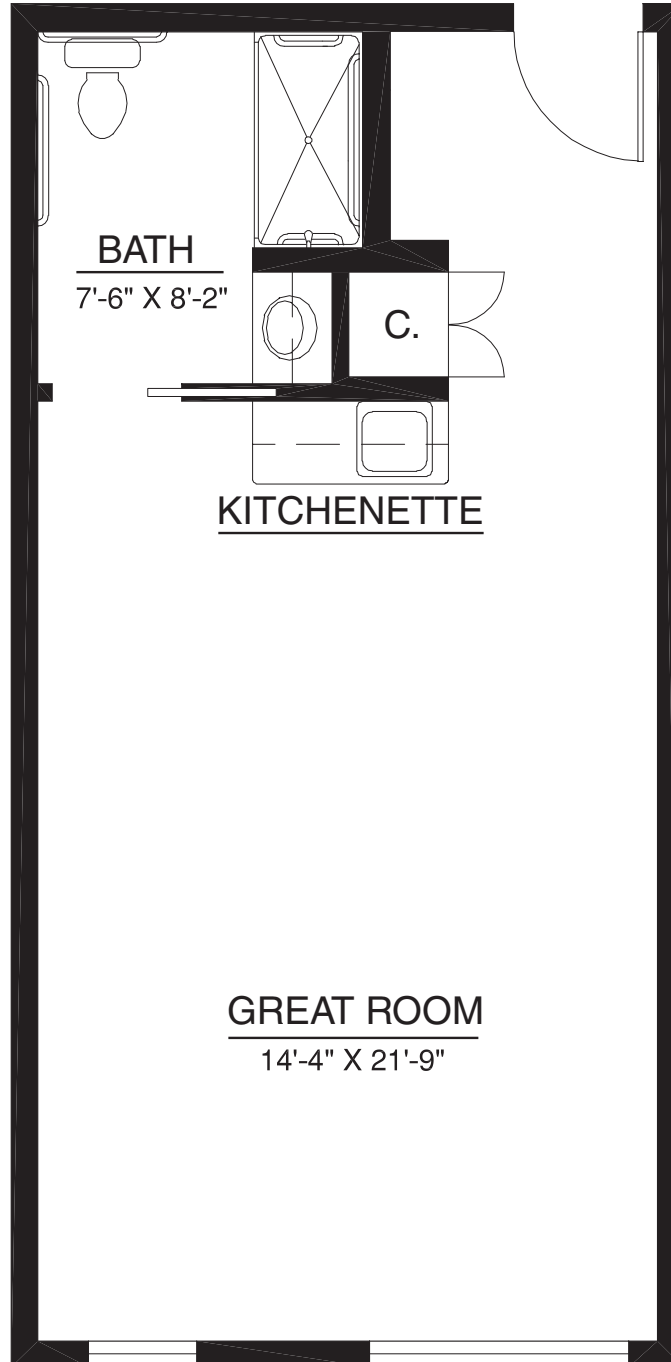

# Condo-style Homes

Resort-style Retirement

Claremont | Home 243

475 sq. ft.

Studio | 1 Bath

A Touchmark® community  
Est. 1980

For illustration purposes only. Square footage, actual room sizes, and features may vary. See construction documents.