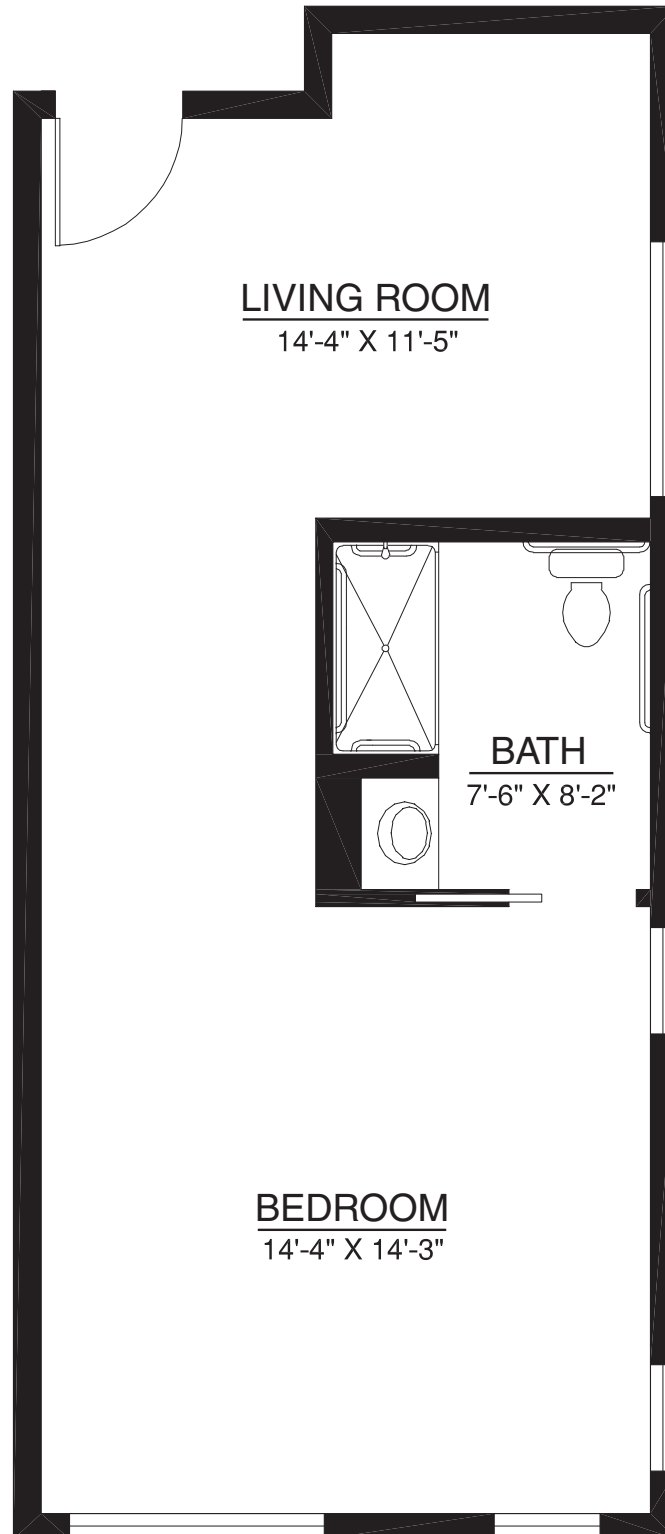

Condo-style Homes

Resort-style Retirement

Devonshire | Home 101

530 sq. ft.

Studio | 1 Bath

A Touchmark® community
Est. 1980

For illustration purposes only. Square footage, actual room sizes, and features may vary. See construction documents.