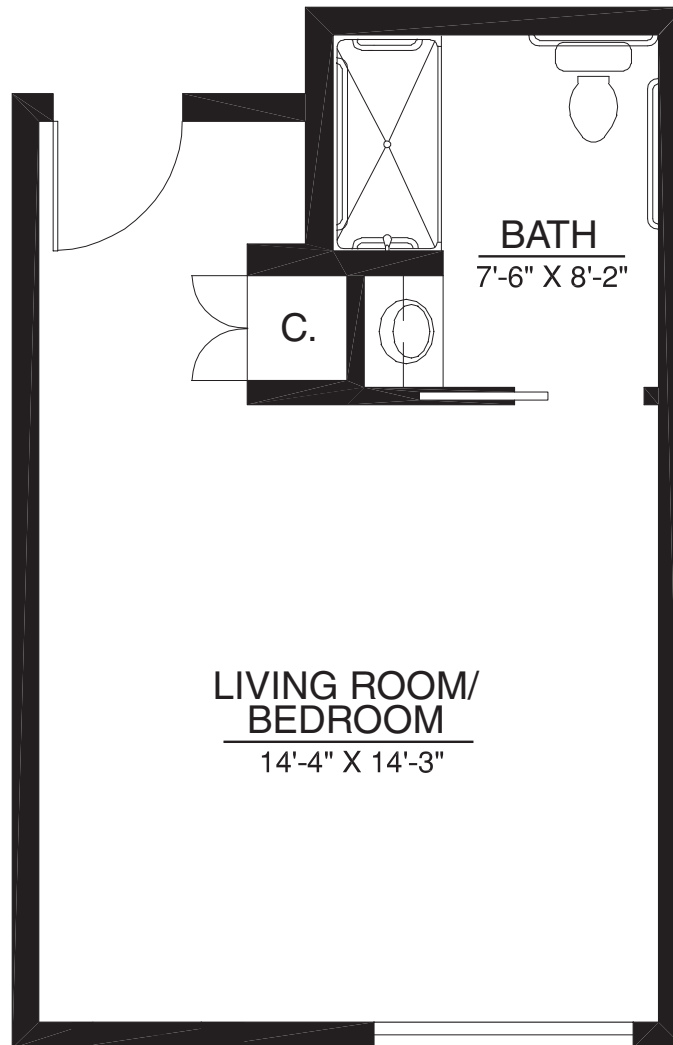

Waterford at Fairway Village

2911 SE Village Loop | Vancouver, WA 98683 | 360-254-2866 | 800-414-7575 | WaterfordVancouver.com