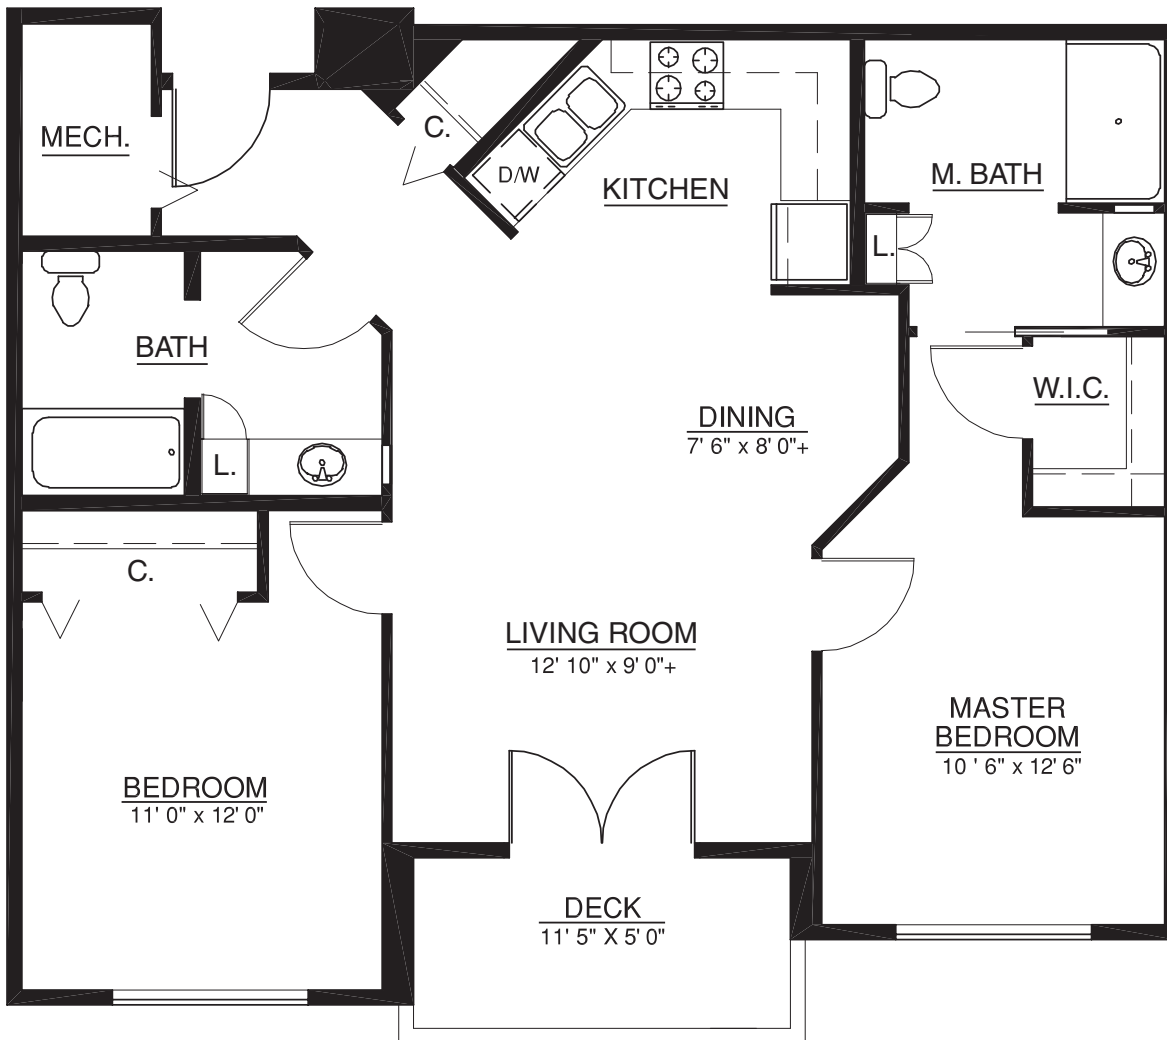

Condo-style Homes

Resort-style Retirement

Terrace | Home 310

980 sq. ft.

2 Bedroom | 2 Bath

A Touchmark® community
Est. 1980

For illustration purposes only. Square footage, actual room sizes, and features may vary. See construction documents.