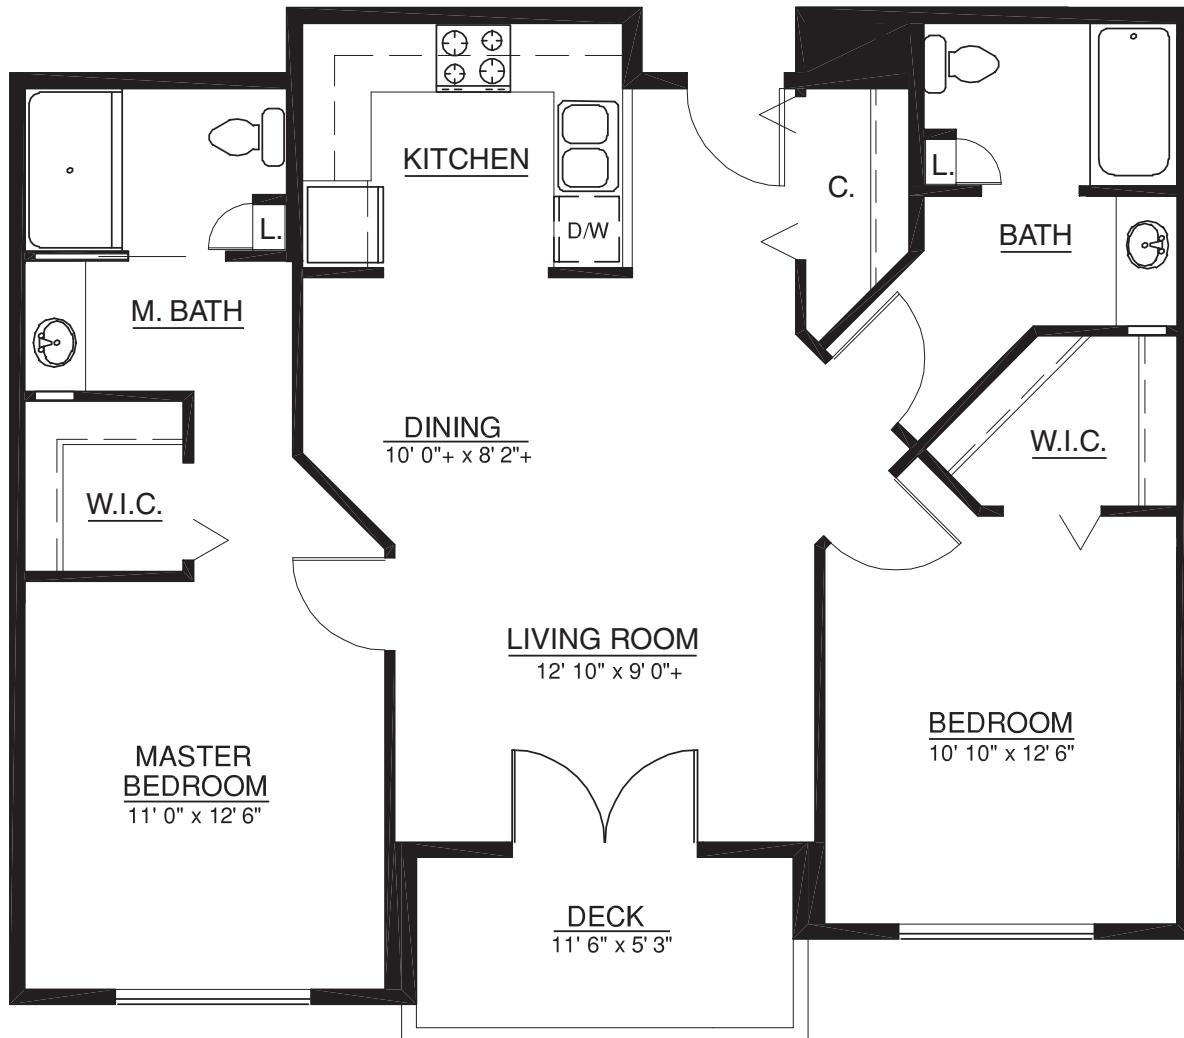

# Condo-style Homes

Resort-style Retirement

Terrace | Home 315

985 sq. ft.

2 Bedroom | 2 Bath

A Touchmark® community  
Est. 1980

For illustration purposes only. Square footage, actual room sizes, and features may vary. See construction documents.