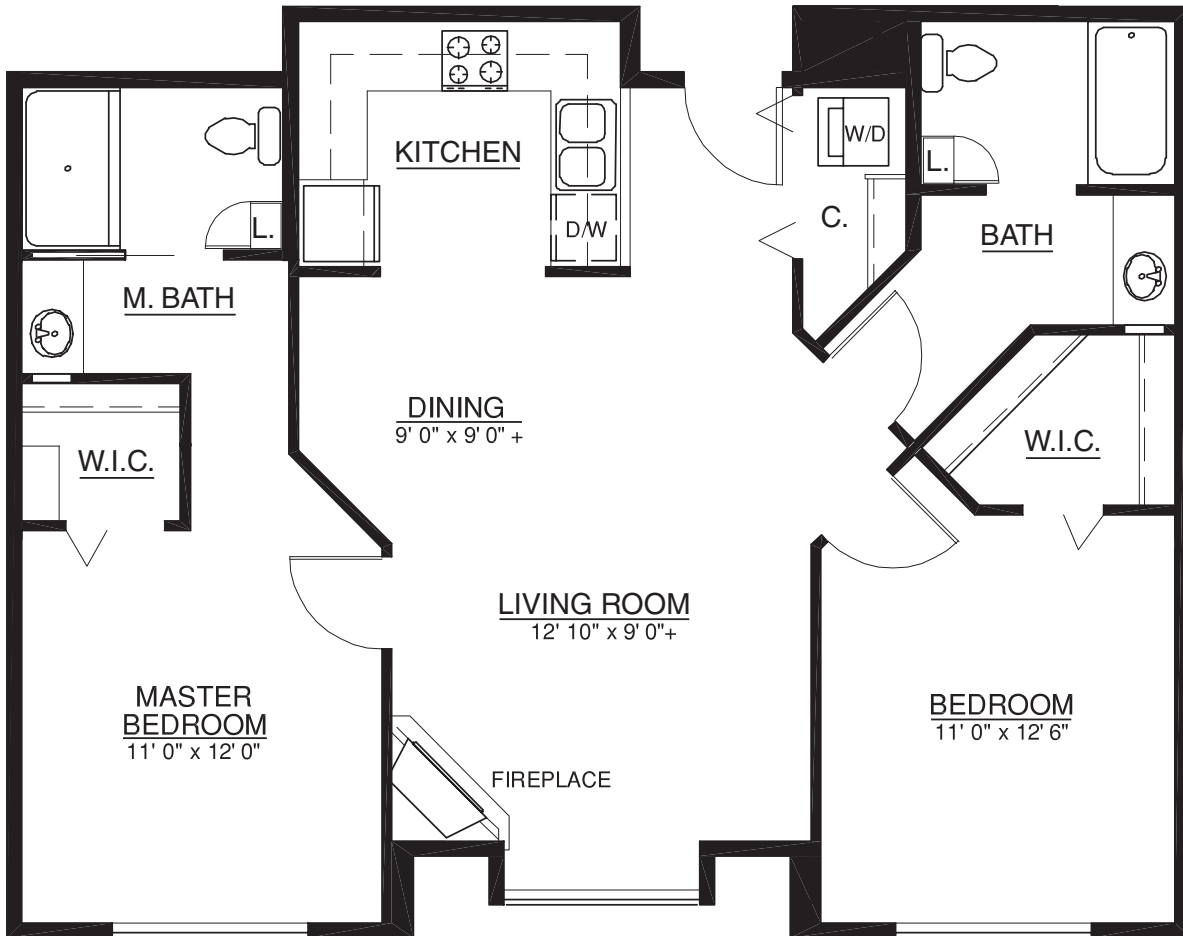

Condo-style Homes

Resort-style Retirement

Terrace | Home 413

970 sq. ft.

2 Bedroom | 2 Bath

A Touchmark® community
Est. 1980

For illustration purposes only. Square footage, actual room sizes, and features may vary. See construction documents.