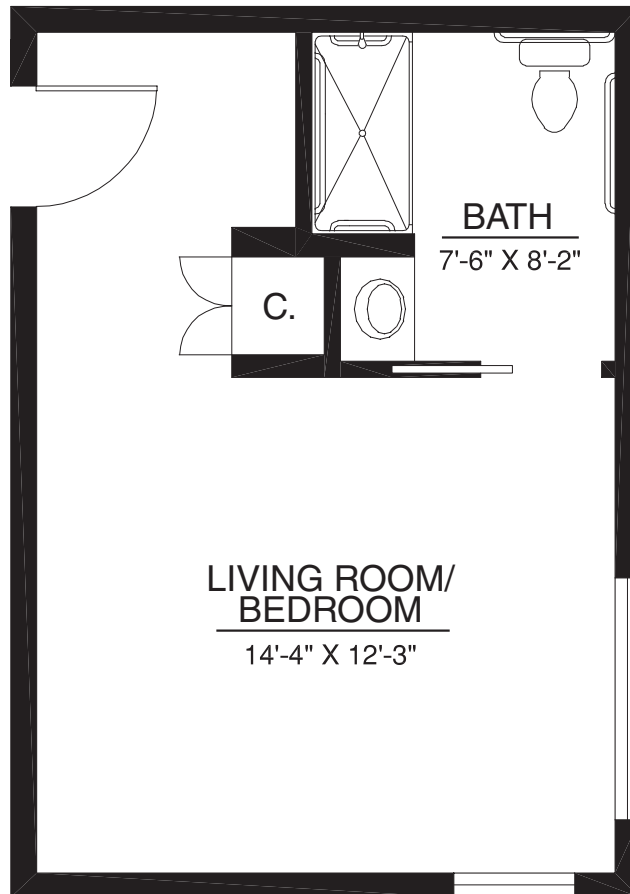

Waterford at Fairway Village

2911 SE Village Loop | Vancouver, WA 98683 | 360-254-2866 | 800-414-7575 | WaterfordVancouver.com