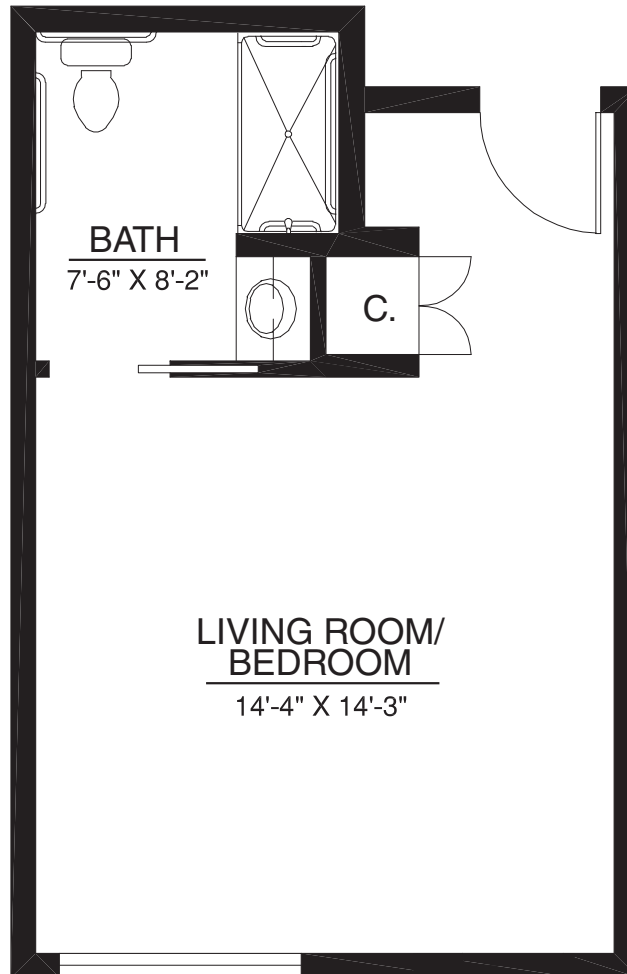

Waterford at Fairway Village

2911 SE Village Loop | Vancouver, WA 98683 | 360-254-2866 | 800-414-7575 | WaterfordVancouver.com