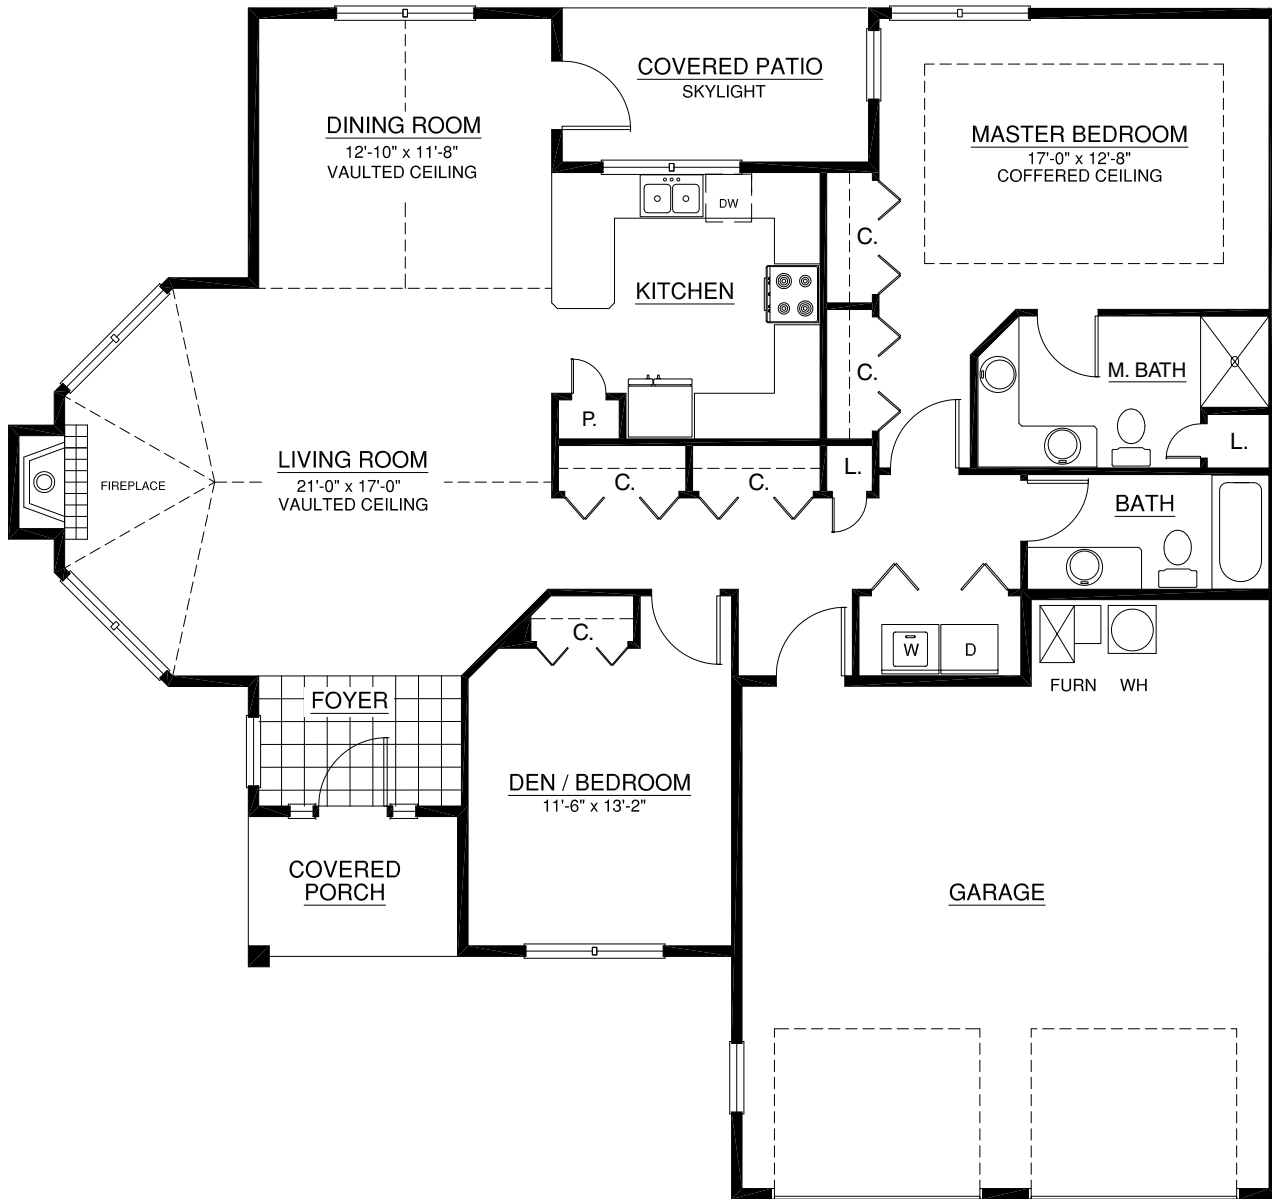

Homes

Resort-style Retirement

The Wakefield

Main 1,528 sq. ft. | Garage 580 sq. ft.

2 Bedroom | 2 bath

A Touchmark® community
Est. 1980

For illustration purposes only. Square footage, actual room sizes, and features may vary. See construction documents.