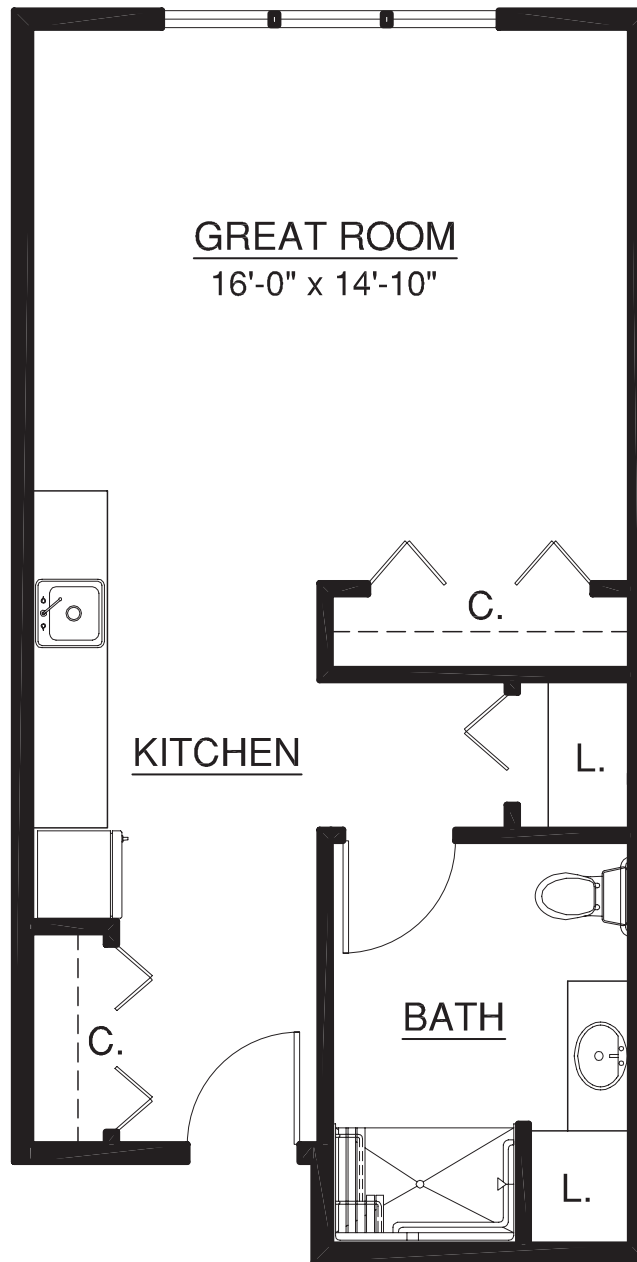

1 Bedroom | 2 Bath

A Touchmark® community
Est. 1980

For illustration purposes only. Square footage, actual room sizes, and features may vary. See construction documents.

Waterford at Fairway Village

2911 SE Village Loop | Vancouver, WA 98683 | 360-254-2866 | 800-414-7575 | WaterfordVancouver.com

Condo-style Homes

Resort-style Retirement

Main Building | Home 116

530 sq. ft.

Studio

A Touchmark® community
Est. 1980

For illustration purposes only. Square footage, actual room sizes, and features may vary. See construction documents.

2 Bedroom | 1 Bath

A Touchmark® community
Est. 1980

For illustration purposes only. Square footage, actual room sizes, and features may vary. See construction documents.

Waterford at Fairway Village

2911 SE Village Loop | Vancouver, WA 98683 | 360-254-2866 | 800-414-7575 | WaterfordVancouver.com