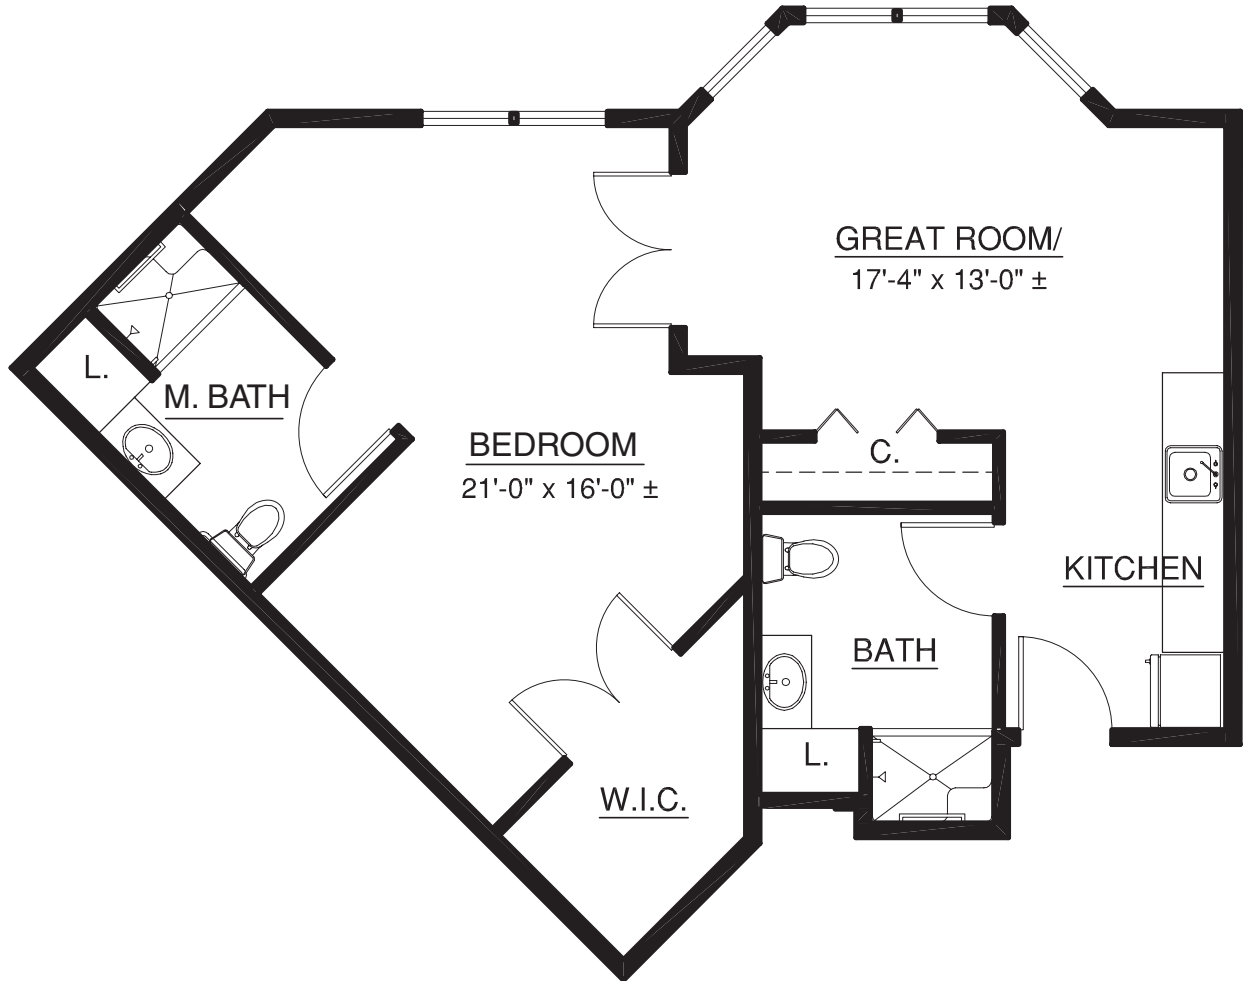

Condo-style Homes

Resort-style Retirement

Main Building | Home 136

953 sq. ft.

2 Bedroom | 2 Bath

A Touchmark® community
Est. 1980

For illustration purposes only. Square footage, actual room sizes, and features may vary. See construction documents.

1 Bedroom | 2 Bath

A Touchmark® community
Est. 1980

For illustration purposes only. Square footage, actual room sizes, and features may vary. See construction documents.

Waterford at Fairway Village

2911 SE Village Loop | Vancouver, WA 98683 | 360-254-2866 | 800-414-7575 | WaterfordVancouver.com

Condo-style Homes

Resort-style Retirement

Main Building | Home 116

530 sq. ft.

Studio

A Touchmark® community
Est. 1980

For illustration purposes only. Square footage, actual room sizes, and features may vary. See construction documents.

2 Bedroom | 1 Bath

A Touchmark® community
Est. 1980

For illustration purposes only. Square footage, actual room sizes, and features may vary. See construction documents.

Waterford at Fairway Village

2911 SE Village Loop | Vancouver, WA 98683 | 360-254-2866 | 800-414-7575 | WaterfordVancouver.com