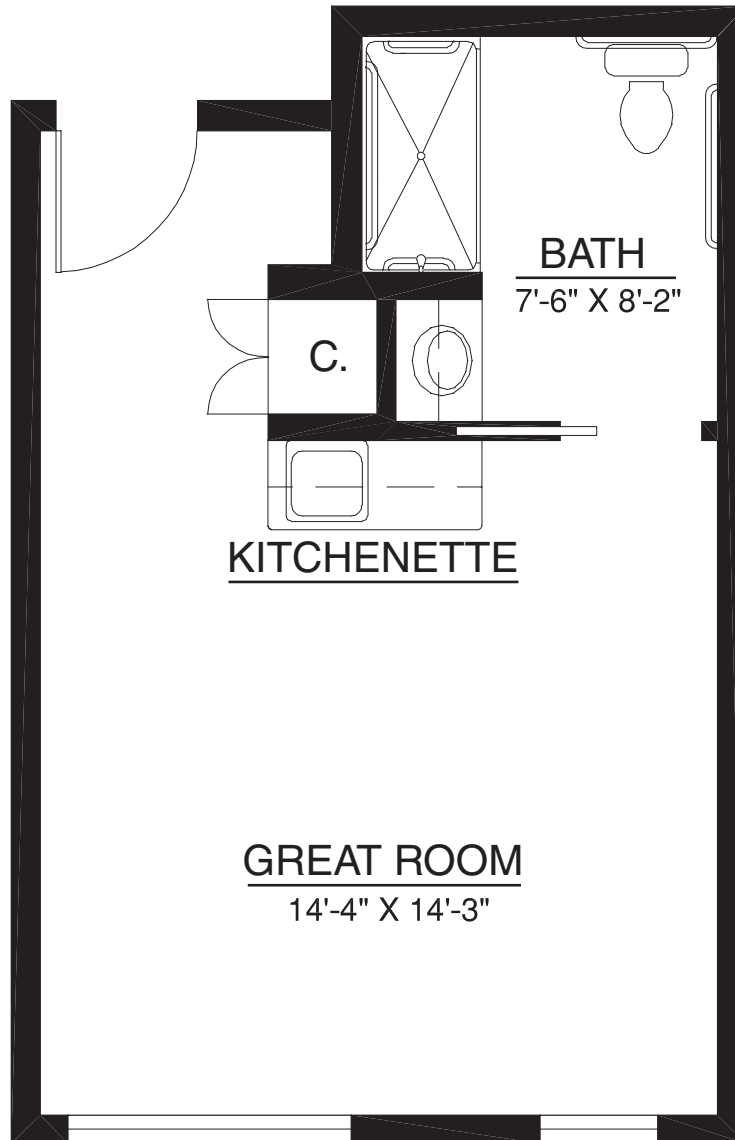

Waterford at Fairway Village

2911 SE Village Loop | Vancouver, WA 98683 | 360-254-2866 | 800-414-7575 | WaterfordVancouver.com