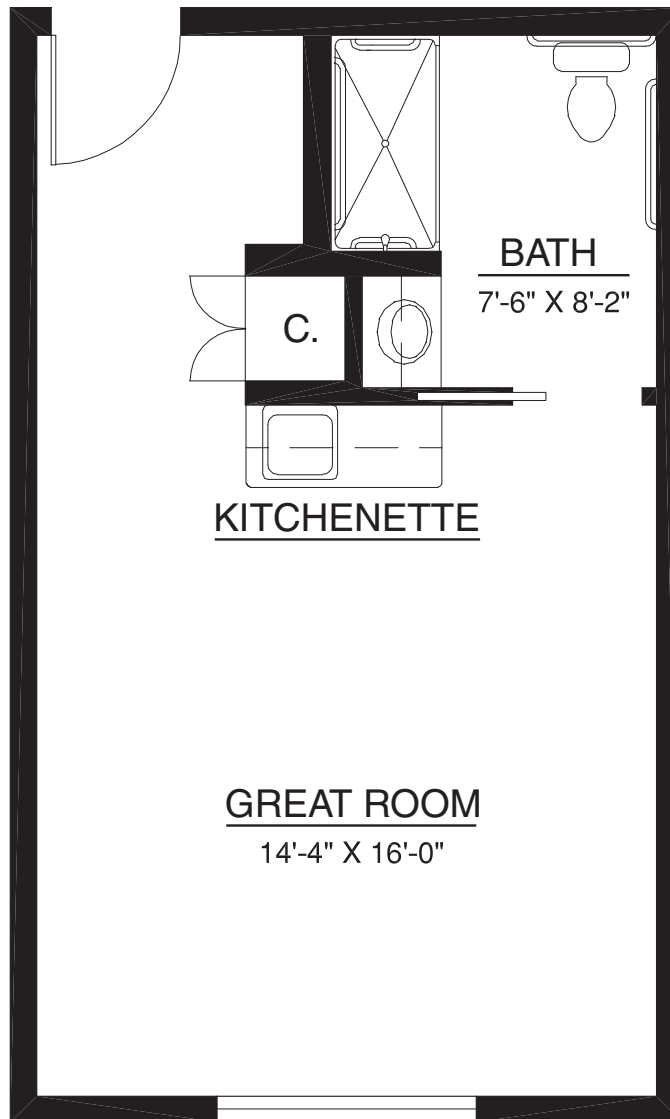

Condo-style Homes

Resort-style Retirement

Claremont | Home 204

385 sq. ft.

Studio | 1 Bath

A Touchmark® community
Est. 1980

For illustration purposes only. Square footage, actual room sizes, and features may vary. See construction documents.