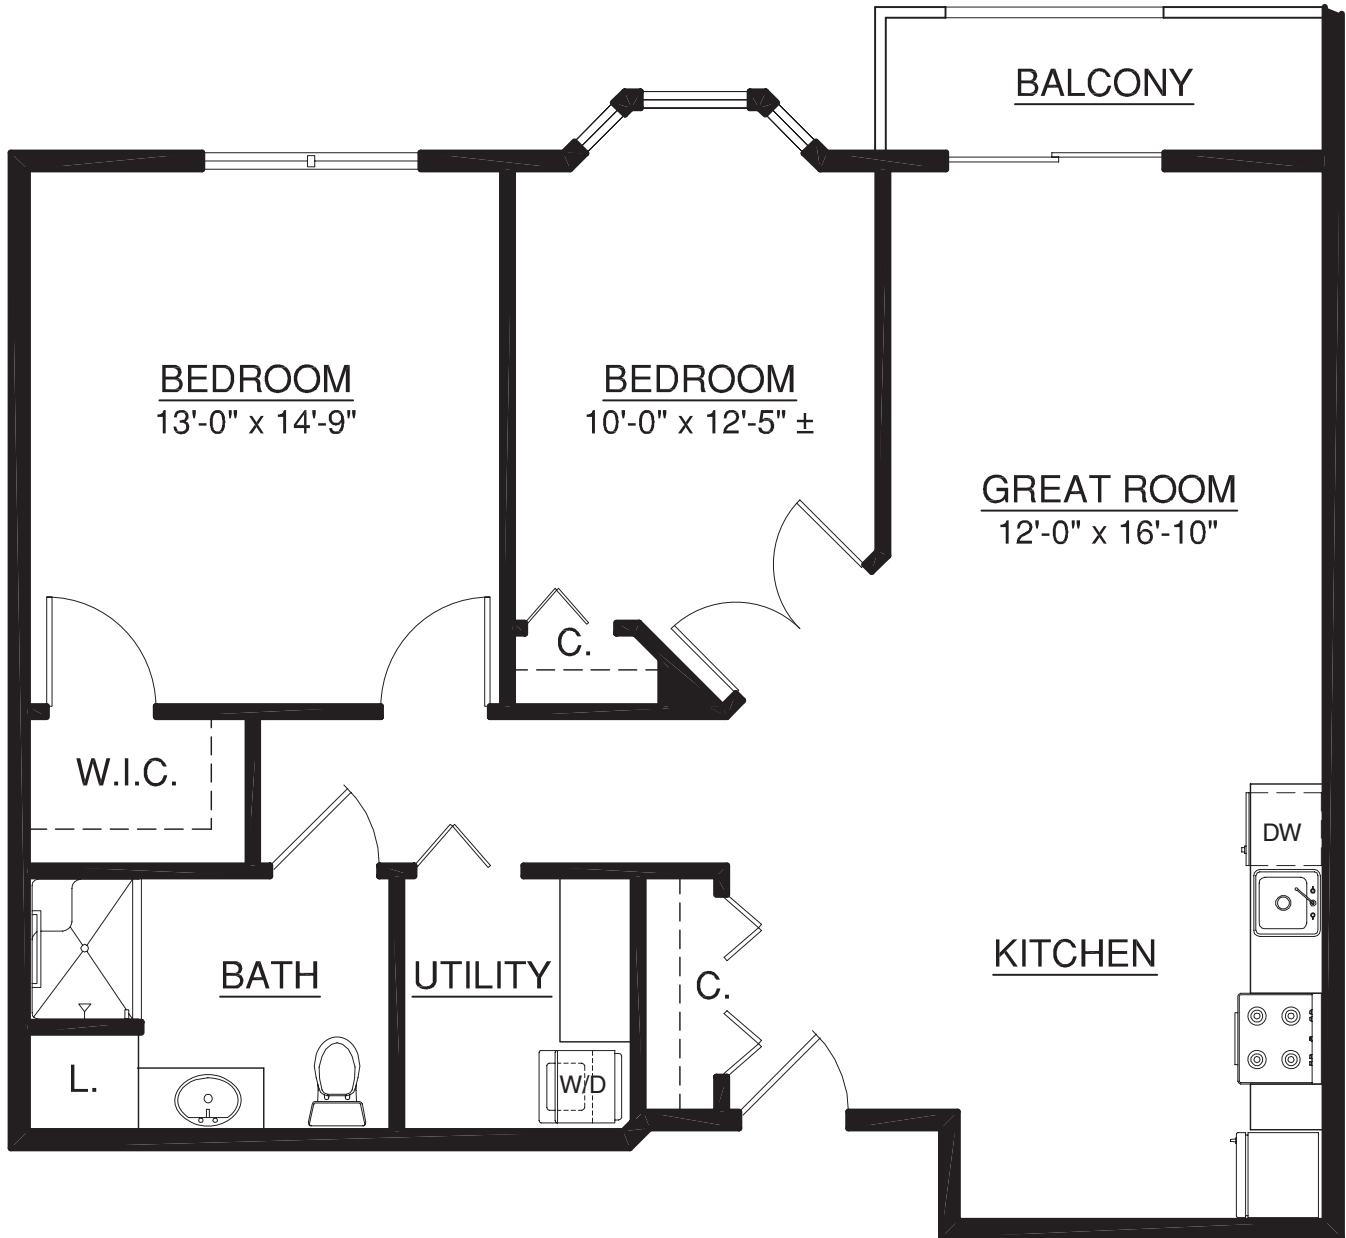

2 Bedroom | 1 Bath

A Touchmark® community
Est. 1980

For illustration purposes only. Square footage, actual room sizes, and features may vary. See construction documents.

Waterford at Fairway Village

2911 SE Village Loop | Vancouver, WA 98683 | 360-254-2866 | 800-414-7575 | WaterfordVancouver.com