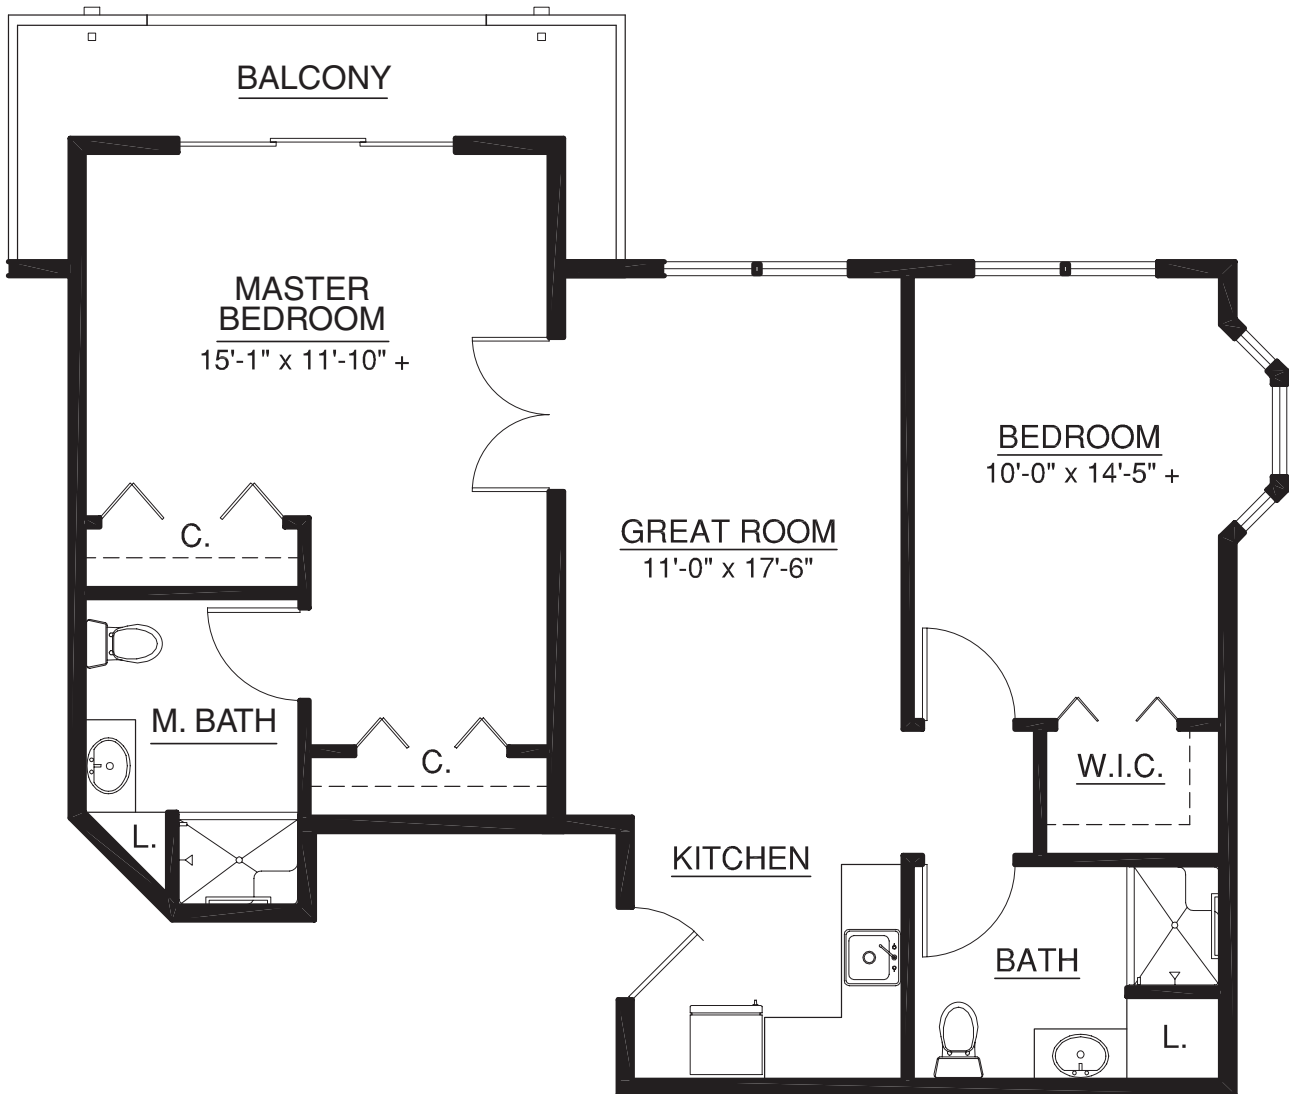

Condo-style Homes

Resort-style Retirement

Main Building | Home 136

953 sq. ft.

2 Bedroom | 2 Bath

A Touchmark® community
Est. 1980

For illustration purposes only. Square footage, actual room sizes, and features may vary. See construction documents.

1 Bedroom | 2 Bath

A Touchmark® community
Est. 1980

For illustration purposes only. Square footage, actual room sizes, and features may vary. See construction documents.

Waterford at Fairway Village

2911 SE Village Loop | Vancouver, WA 98683 | 360-254-2866 | 800-414-7575 | WaterfordVancouver.com

Condo-style Homes

Resort-style Retirement

Main Building | Home 116

530 sq. ft.

Studio

A Touchmark® community
Est. 1980

For illustration purposes only. Square footage, actual room sizes, and features may vary. See construction documents.