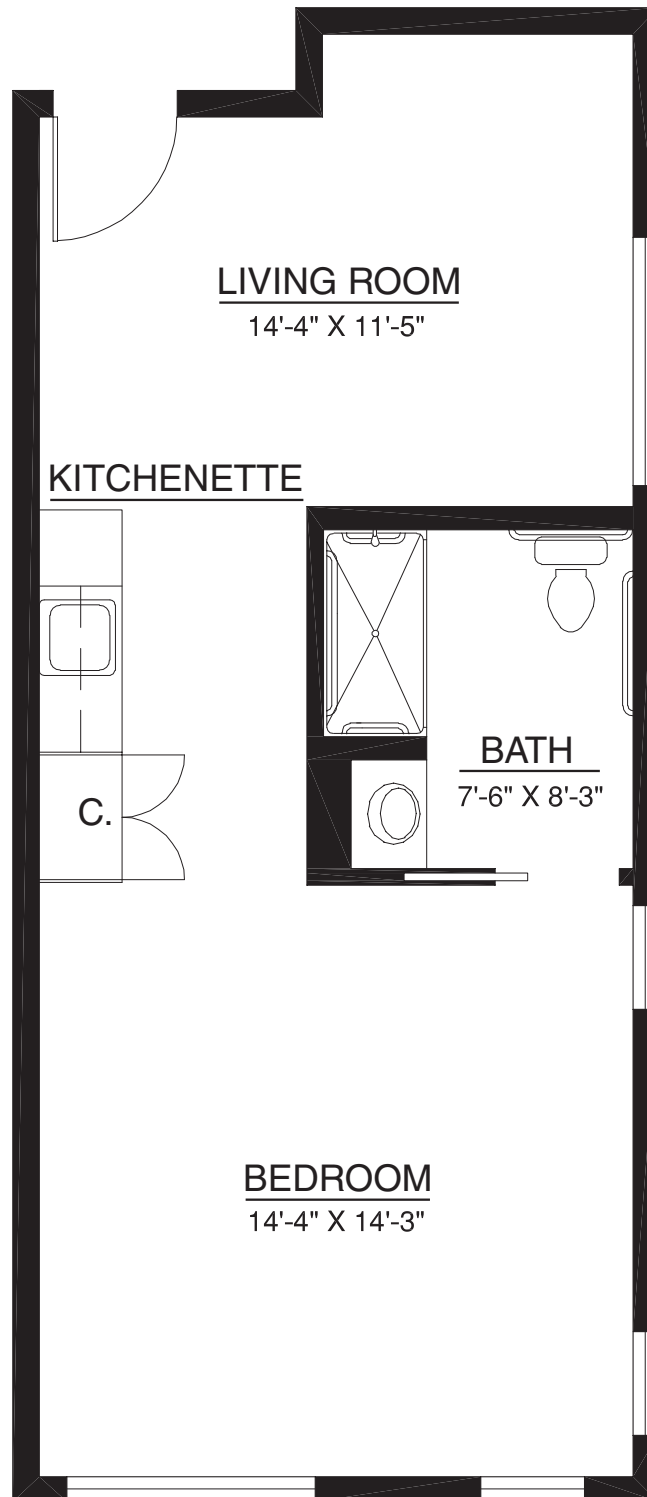

Waterford at Fairway Village

2911 SE Village Loop | Vancouver, WA 98683 | 360-254-2866 | 800-414-7575 | WaterfordVancouver.com