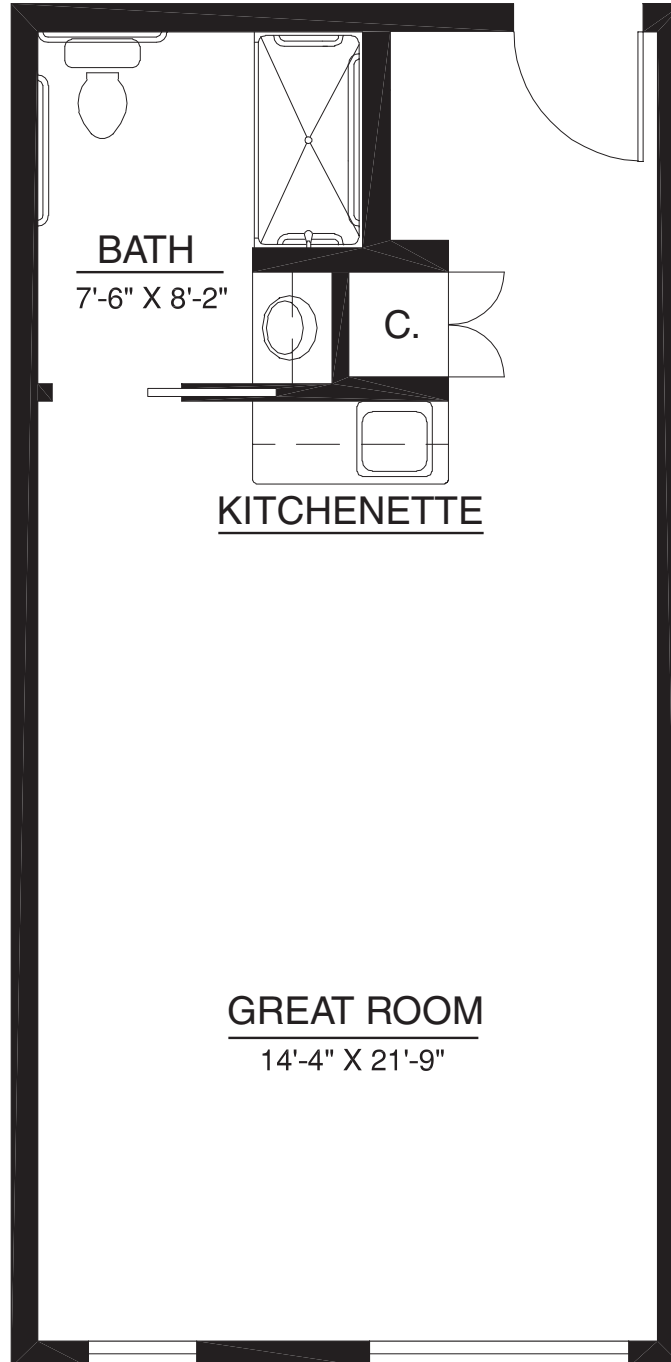

Waterford at Fairway Village

2911 SE Village Loop | Vancouver, WA 98683 | 360-254-2866 | 800-414-7575 | WaterfordVancouver.com