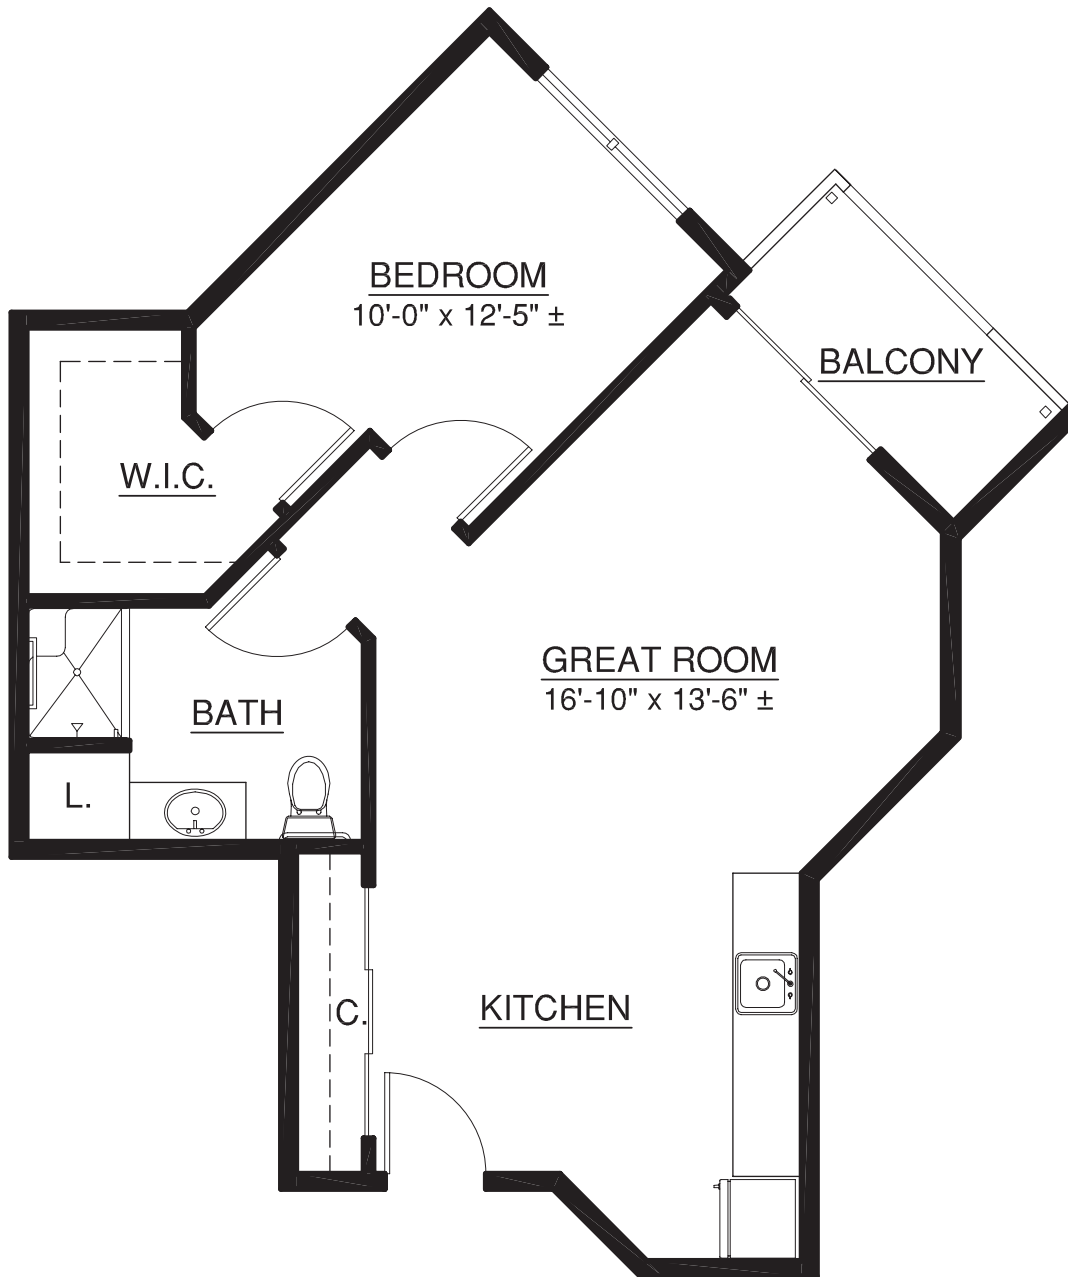

2 Bedroom | 1 Bath

A Touchmark® community
Est. 1980

For illustration purposes only. Square footage, actual room sizes, and features may vary. See construction documents.

Waterford at Fairway Village

2911 SE Village Loop | Vancouver, WA 98683 | 360-254-2866 | 800-414-7575 | WaterfordVancouver.com

Condo-style Homes

Resort-style Retirement

Main Building | Home 317

671 sq. ft.

1 Bedroom | 1 Bath

A Touchmark® community
Est. 1980

For illustration purposes only. Square footage, actual room sizes, and features may vary. See construction documents.

Waterford at Fairway Village

2911 SE Village Loop | Vancouver, WA 98683 | 360-254-2866 | 800-414-7575 | WaterfordVancouver.com

Condo-style Homes

Resort-style Retirement

Claremont | Home 201

530 sq. ft.

Studio | 1 Bath