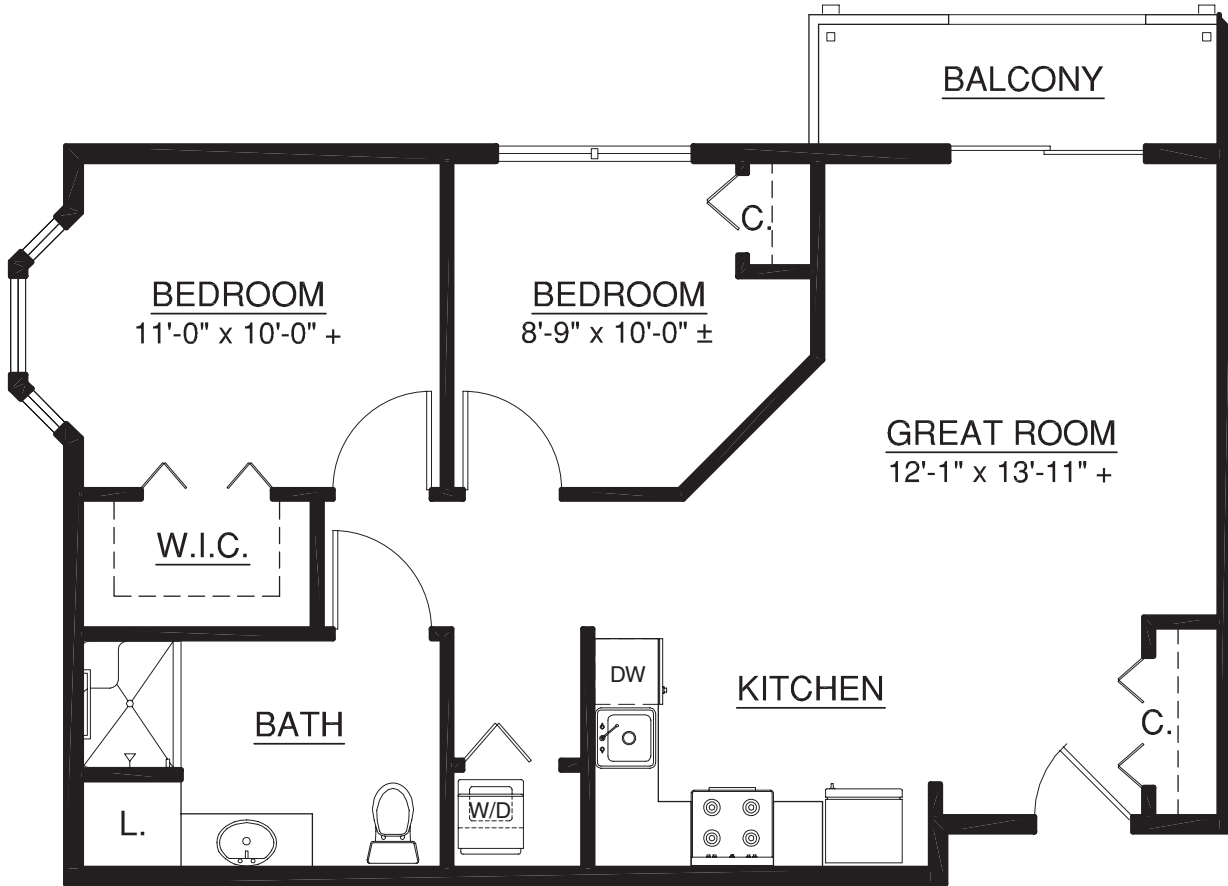

# Condo-style Homes

Resort-style Retirement

Main Building | Home 358

784 sq. ft.

2 Bedroom | 1 Bath

A Touchmark® community  
Est. 1980

For illustration purposes only. Square footage, actual room sizes, and features may vary. See construction documents.