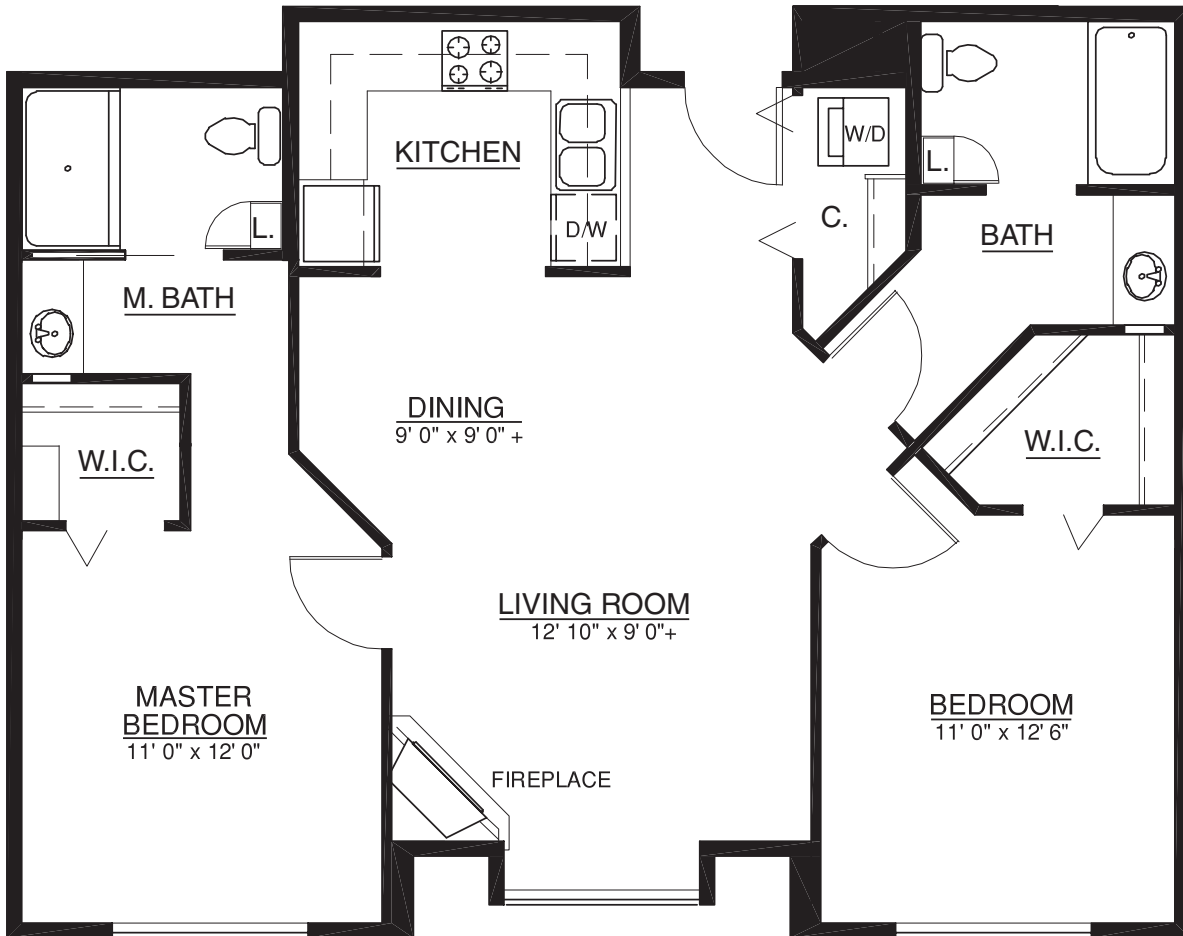

# Condo-style Homes

Resort-style Retirement

Terrace | Home 413

970 sq. ft.

2 Bedroom | 2 Bath

A Touchmark® community  
Est. 1980

For illustration purposes only. Square footage, actual room sizes, and features may vary. See construction documents.