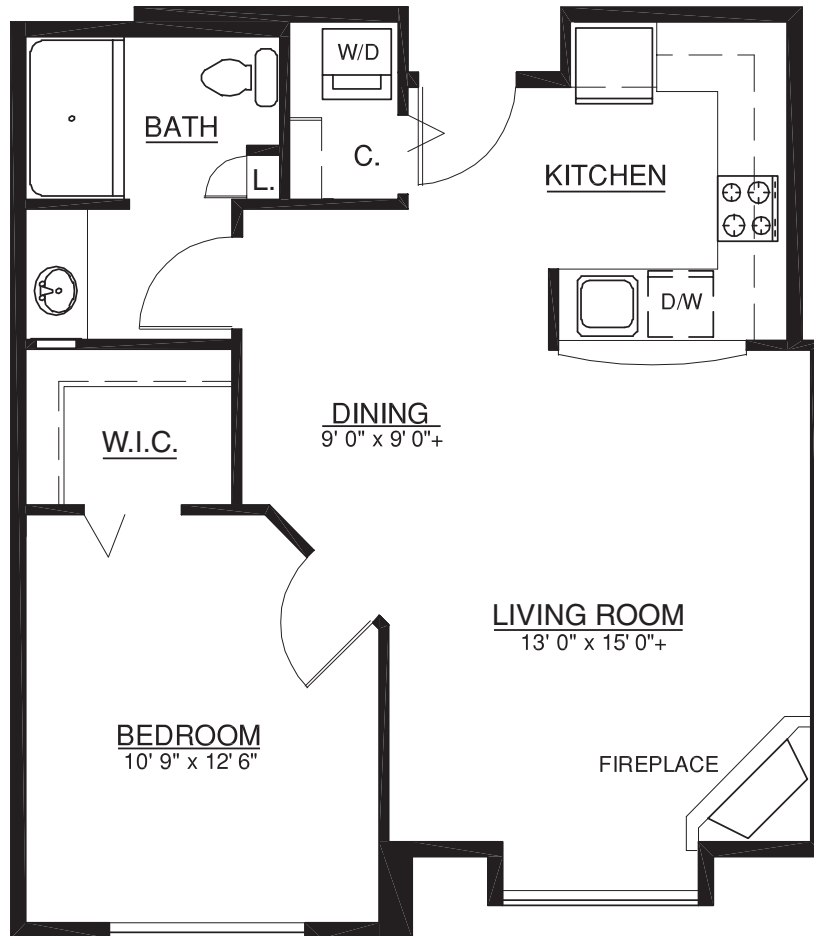

Waterford at Fairway Village

2911 SE Village Loop | Vancouver, WA 98683 | 360-254-2866 | 800-414-7575 | WaterfordVancouver.com