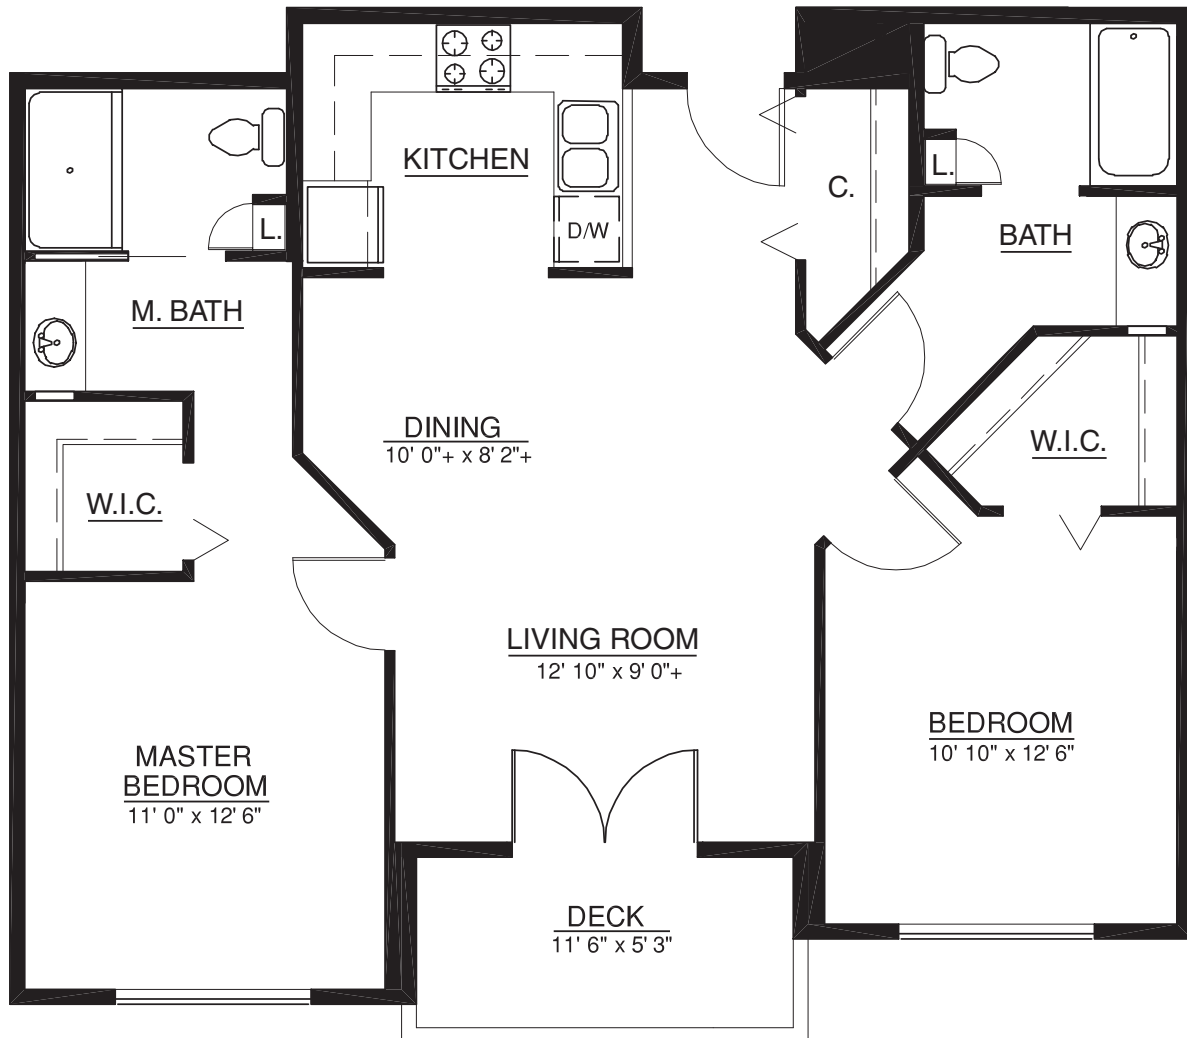

# Condo-style Homes

Resort-style Retirement

Terrace | Home 315

985 sq. ft.

2 Bedroom | 2 Bath

A Touchmark® community  
Est. 1980

For illustration purposes only. Square footage, actual room sizes, and features may vary. See construction documents.