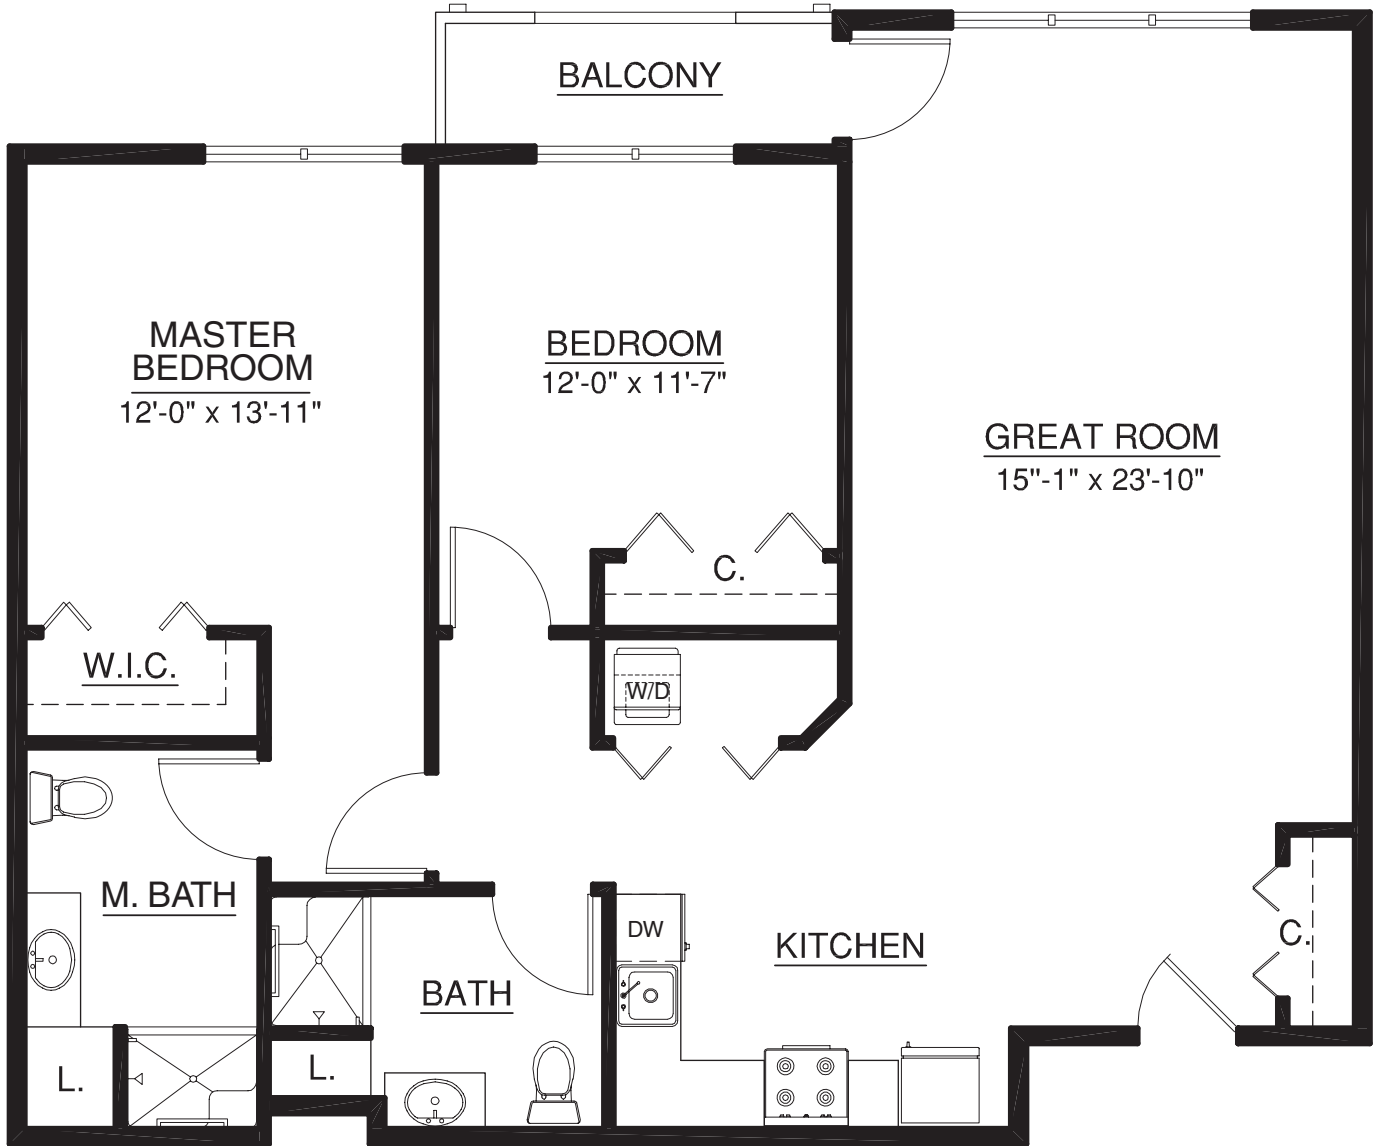

# Condo-style Homes

Resort-style Retirement

Main Building | Home 356

1,230 sq. ft.

2 Bedroom | 2 Bath

A Touchmark® community  
Est. 1980

For illustration purposes only. Square footage, actual room sizes, and features may vary. See construction documents.