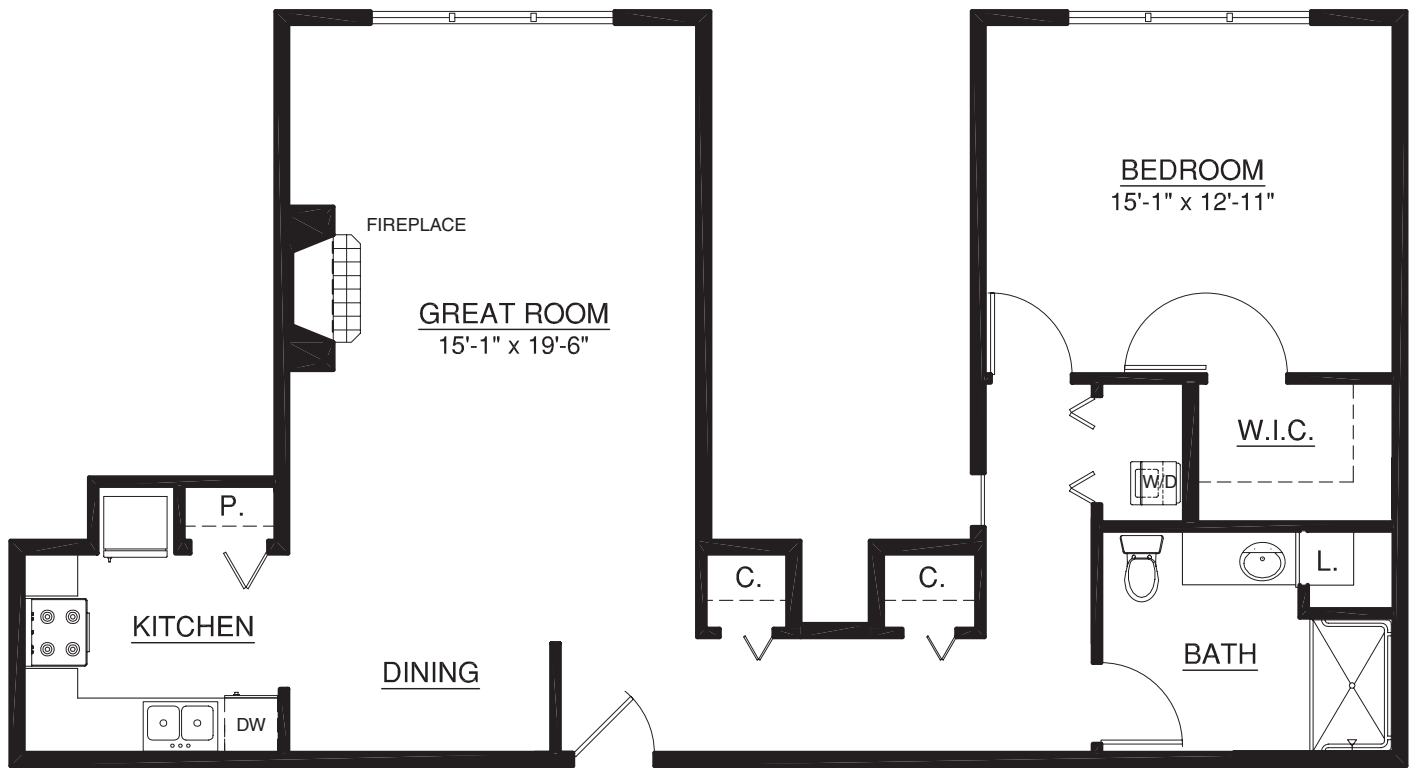

# Condo-style Homes

Resort-style Retirement

Main Building | Home 448

1,058 sq. ft.

1 Bedroom | 1 Bath

A Touchmark® community  
Est. 1980

For illustration purposes only. Square footage, actual room sizes, and features may vary. See construction documents.