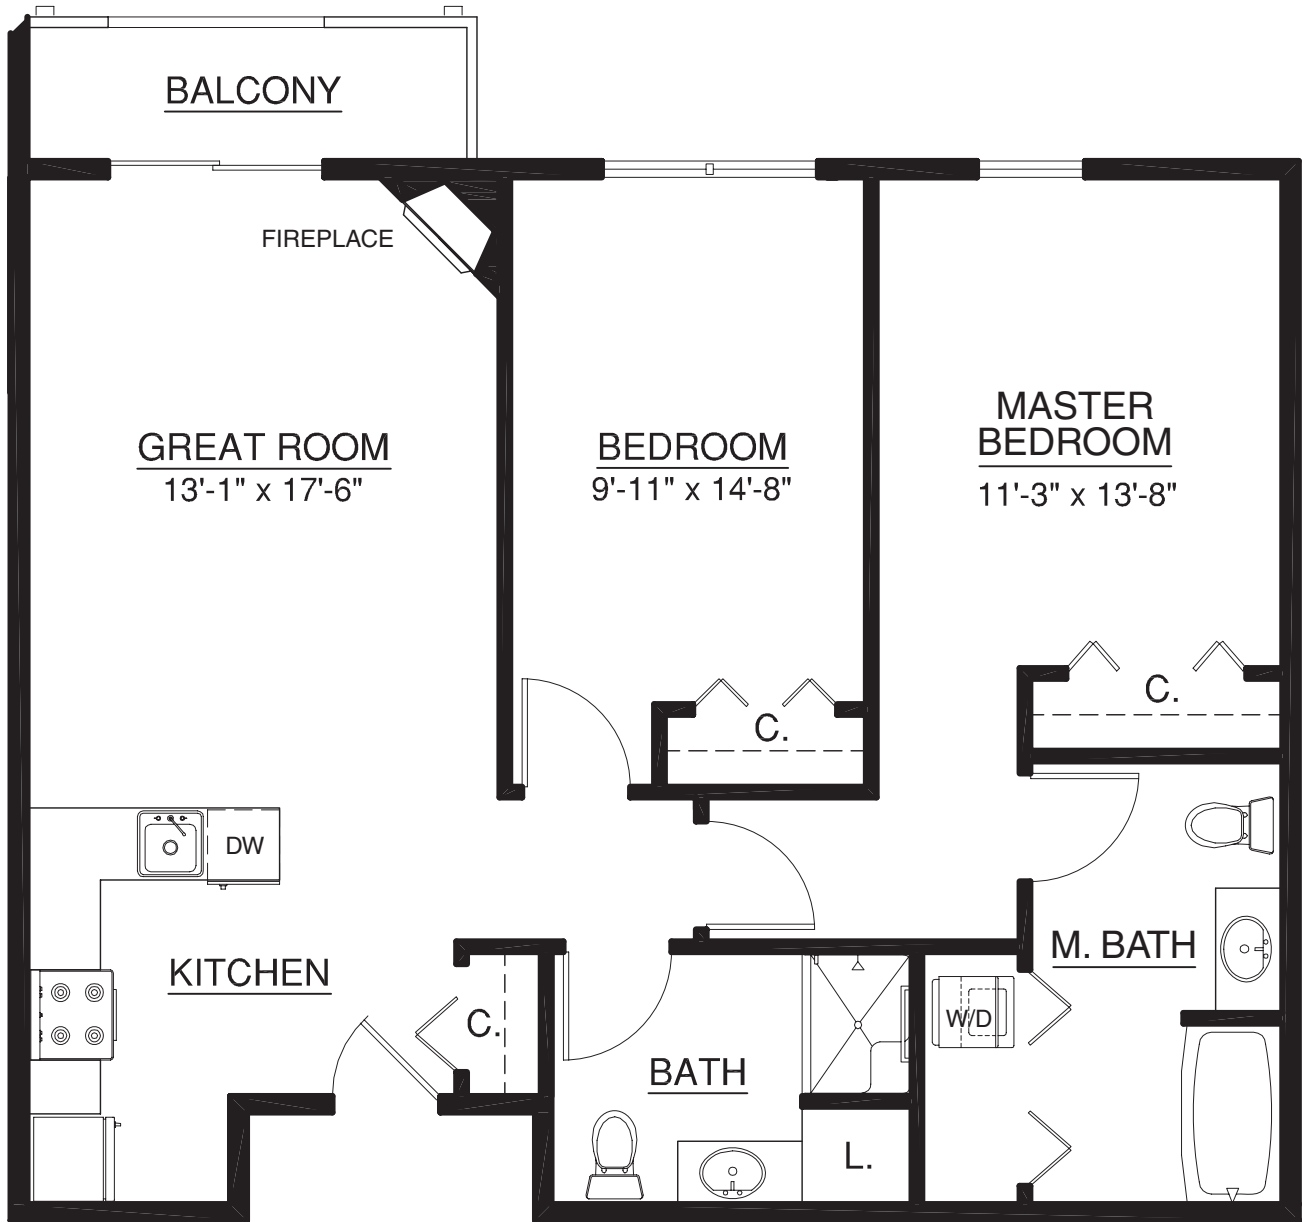

# Condo-style Homes

Resort-style Retirement

Main Building | Home 262

1,015 sq. ft.

2 Bedroom | 2 Bath

A Touchmark® community  
Est. 1980

For illustration purposes only. Square footage, actual room sizes, and features may vary. See construction documents.