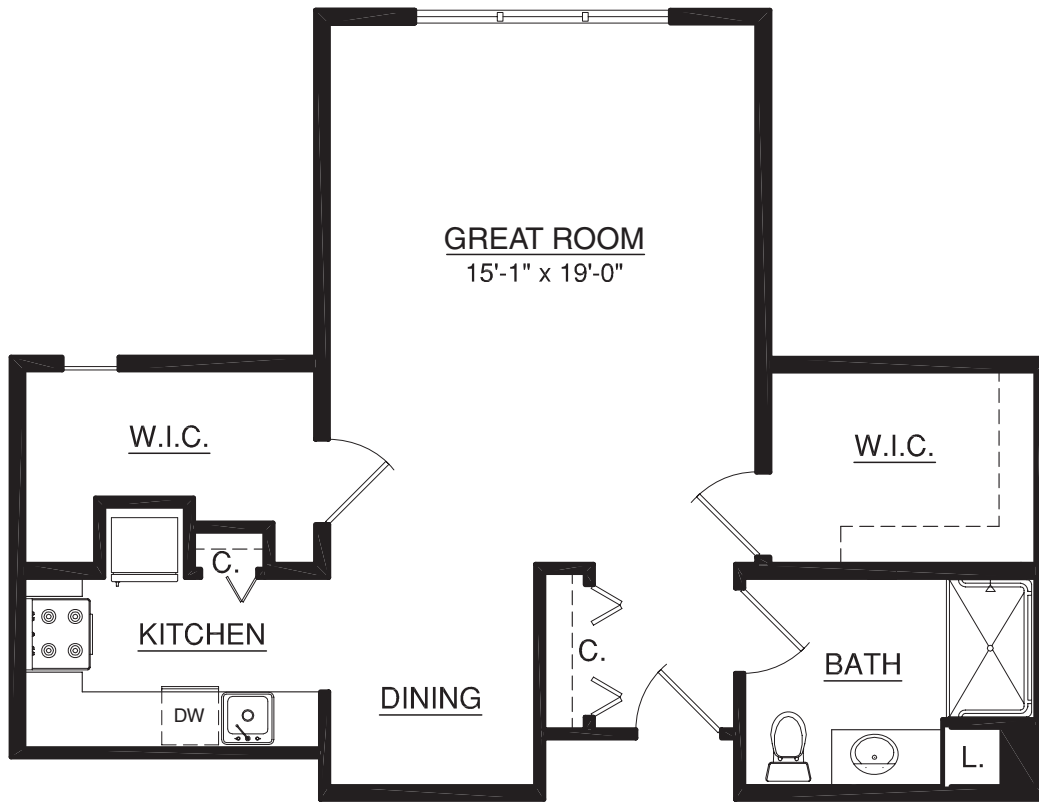

# Condo-style Homes

Resort-style Retirement

Main Building | Home 404

730 sq. ft.

Studio

A Touchmark® community  
Est. 1980

For illustration purposes only. Square footage, actual room sizes, and features may vary. See construction documents.