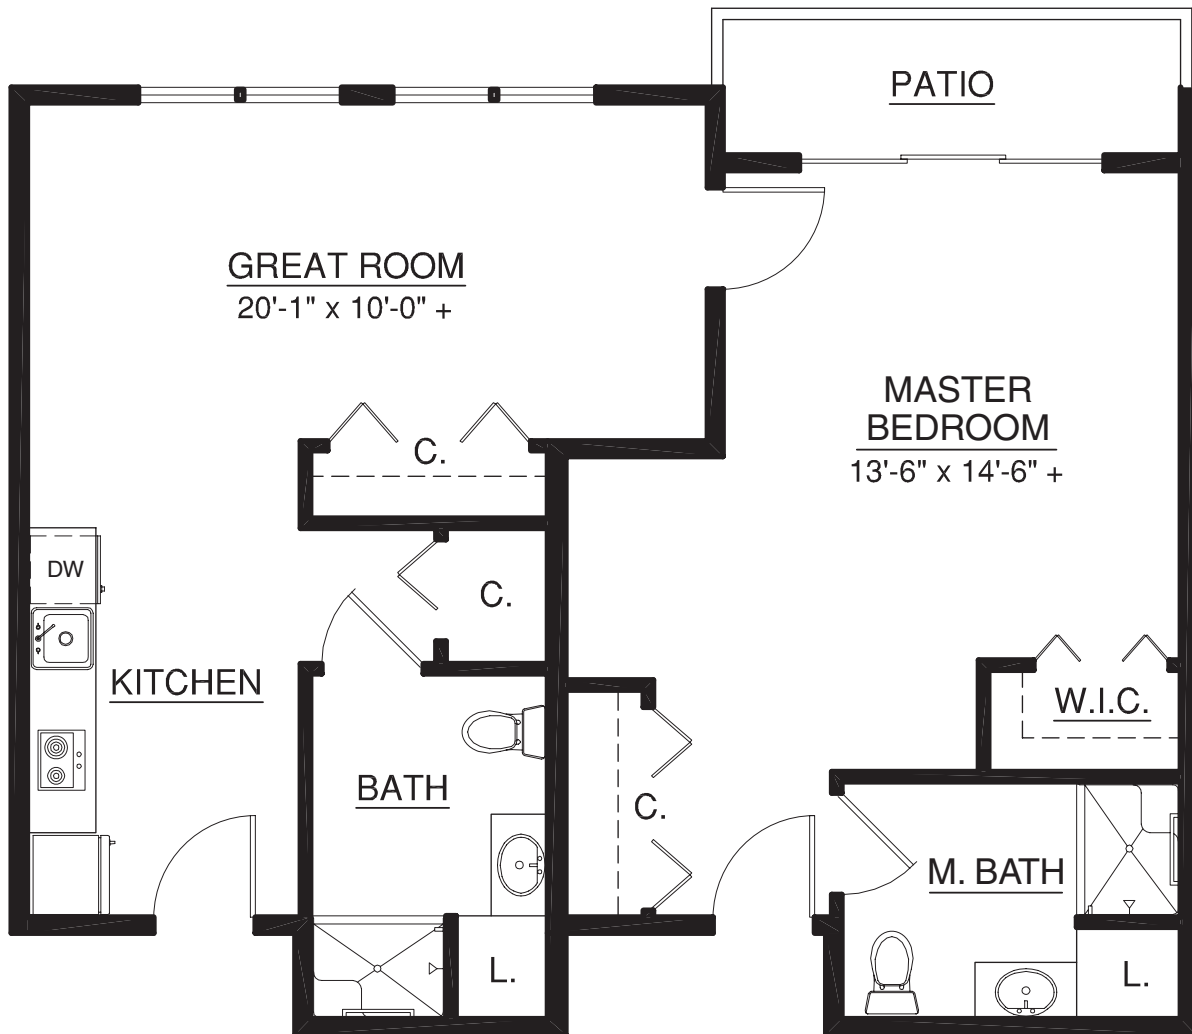

# Condo-style Homes

Resort-style Retirement

Main Building | Home 174

896 sq. ft.

1 Bedroom | 2 Bath

A Touchmark® community  
Est. 1980

For illustration purposes only. Square footage, actual room sizes, and features may vary. See construction documents.

# Condo-style Homes

Resort-style Retirement

Main Building | Home 262

1,015 sq. ft.

2 Bedroom | 2 Bath

A Touchmark® community  
Est. 1980

For illustration purposes only. Square footage, actual room sizes, and features may vary. See construction documents.