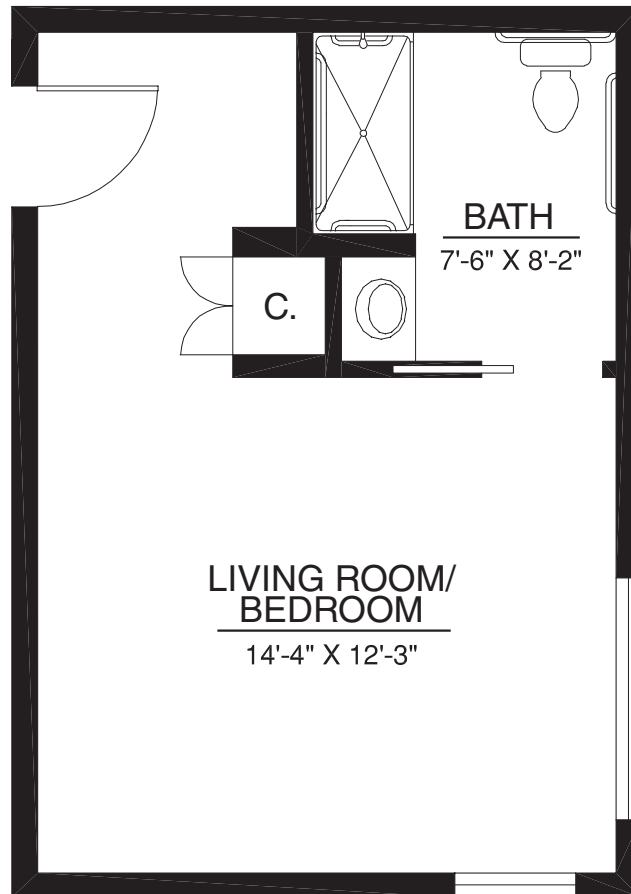

Waterford at Fairway Village

2911 SE Village Loop | Vancouver, WA 98683 | 360-254-2866 | 800-414-7575 | WaterfordVancouver.com