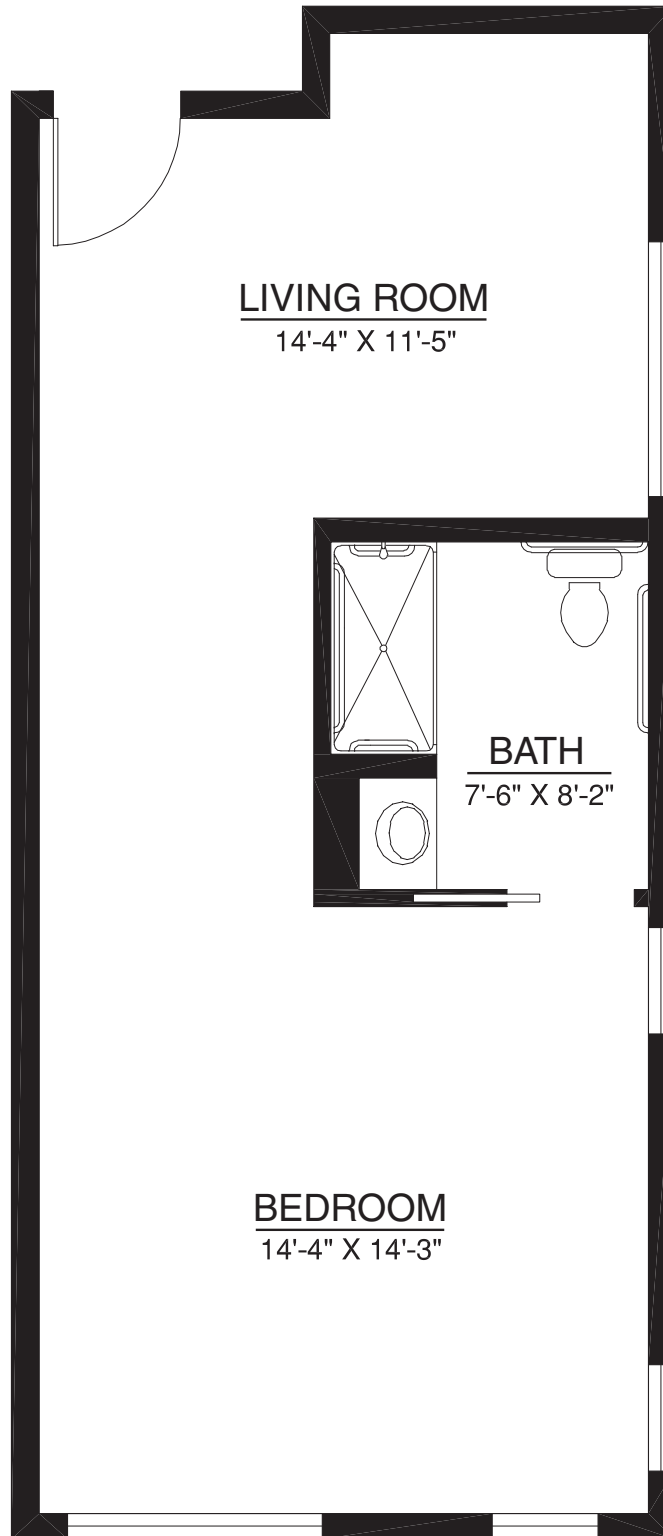

Condo-style Homes

Resort-style Retirement

Devonshire | Home 101

530 sq. ft.

Studio | 1 Bath

A Touchmark® community
Est. 1980

For illustration purposes only. Square footage, actual room sizes, and features may vary. See construction documents.

Condo-style Homes

Resort-style Retirement

Devonshire | Home 108

350 sq. ft.

Studio | 1 Bath

For illustration purposes only. Square footage, actual room sizes, and features may vary. See construction documents.